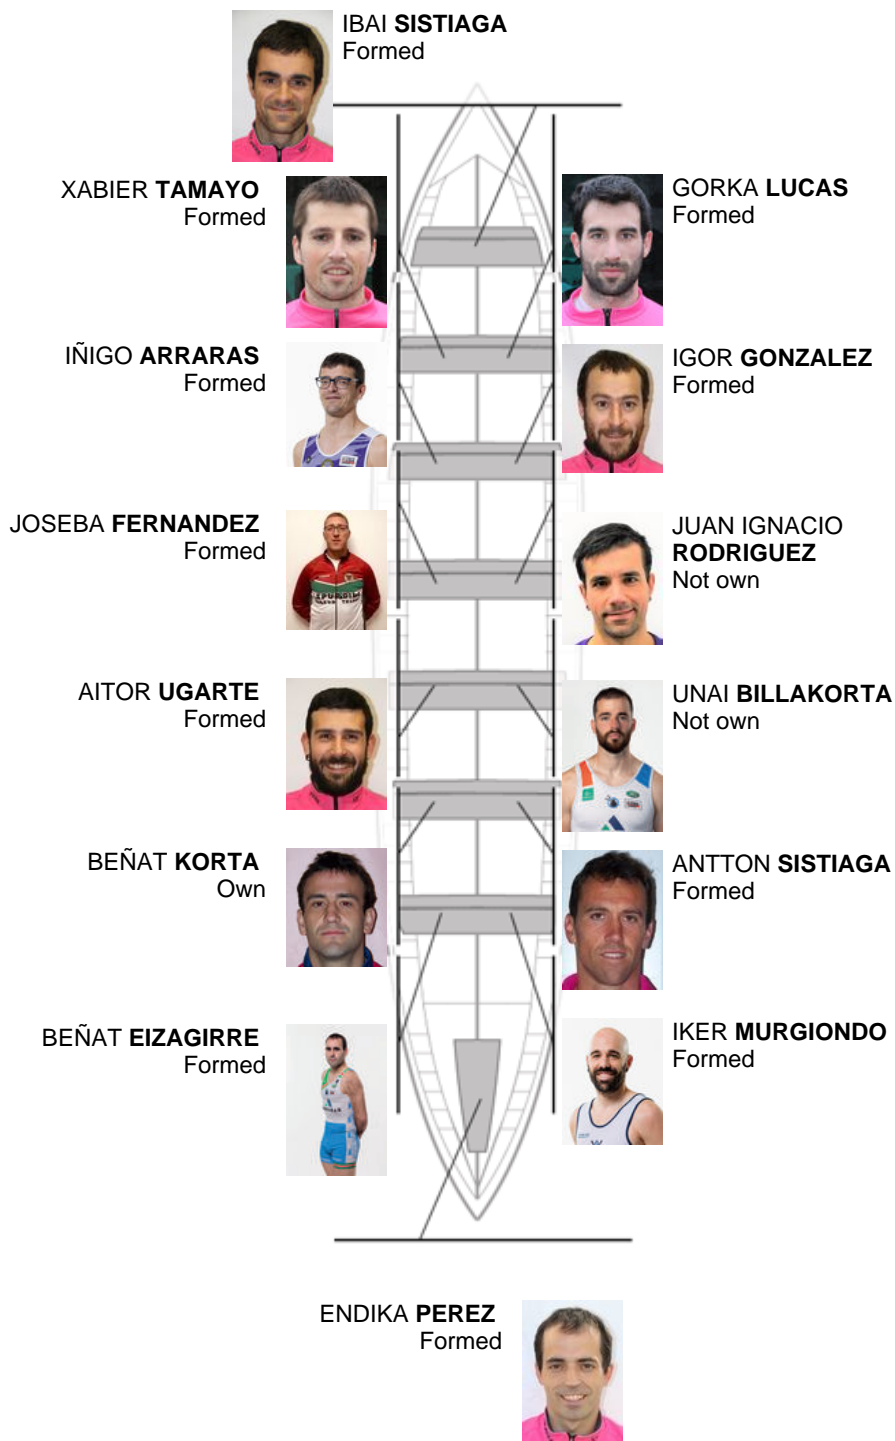

07-20-2013 / IV Bandera Iberdrola - Scoring

	Club	Time	Dif.	%	Points
8	SAN JUAN CMO Valves	19:37,30	00:20.08	101.73%	5

Coach
JOSE ANTONIO
FERNANDEZ

Delegate
BEÑAT
MENDIZABAL

Firma y sello

Subtitutes

Rower
BEÑAT BERRONDER
BEÑAT BERRONDER

Not own

Formed: 11

Own: 1

Not own: 2