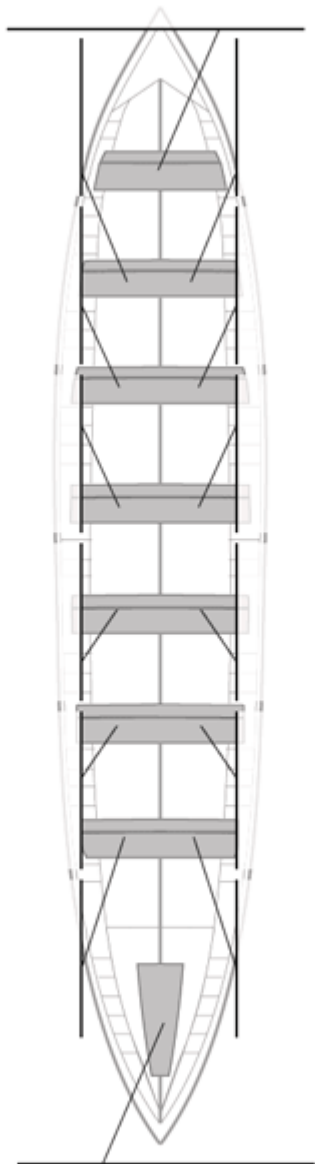

19-09-2009 / **Play Off Ascenso ACT J1 - Play-off**

	Club	Temp	Dif	%	Points
1	SAN JUAN CMO Valves	21:25,88	00:53,64	104.35%	4

Image not found or type unknown

Coach

Image not found or type unknown

Delegue

Firma y sello

Supleánts

Formé:
Prope:
Non prope: