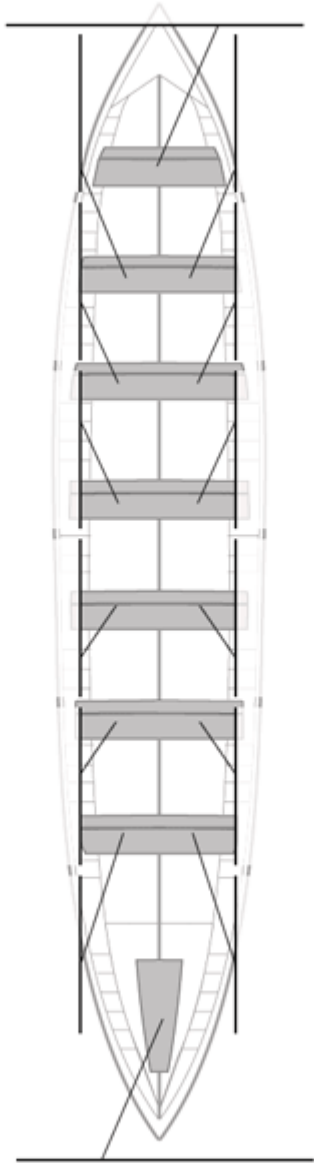

08-07-2006 / III Bandeira Cidade Riveira - Puntuable

	Club	Temp	Dif	%	Points
10	BERMEO URDAIBAI	20:26,35	00:25,38	102.11%	3

Image not found or type unknown

Coach

Image not found or type unknown

Delegue

Firma y sello

Supleánts

Formé:

Prope:

Non prope: