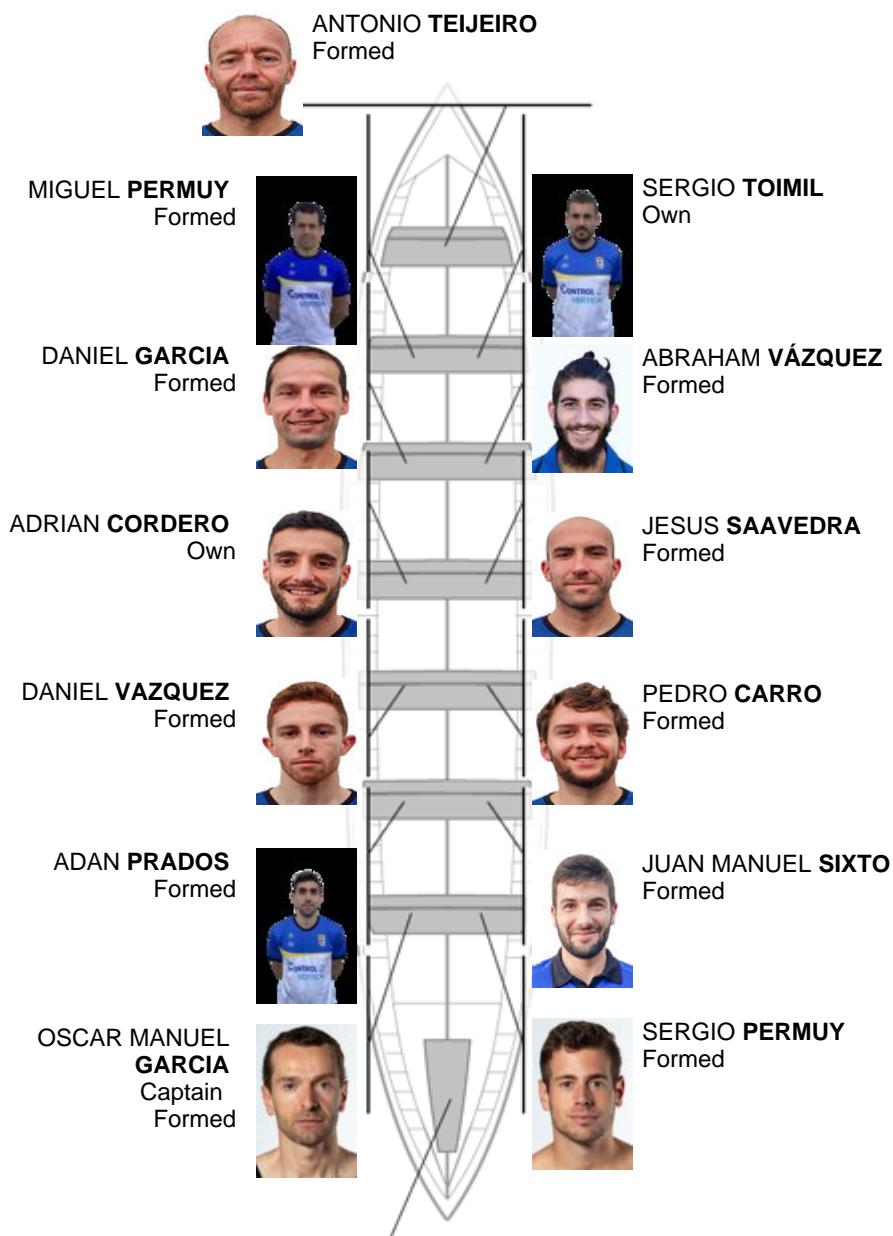

	Club	Time	Dif.	%	Points
2	CLUB DE REMO DE ARES	22:40,14	00:05.86	100.43%	3

Coach  
AGUSTÍN  
FERNÁNDEZ

Delegate  
MANUEL  
PEÑA FERNANDEZ

Firma y sello

### Subtitutes

~~RODRÍGUEZ~~  
~~RODRÍGUEZ~~  
~~RODRÍGUEZ~~  
~~RODRÍGUEZ~~  
MANUEL  
Formed

Formed:11

Own: 3

Not own: