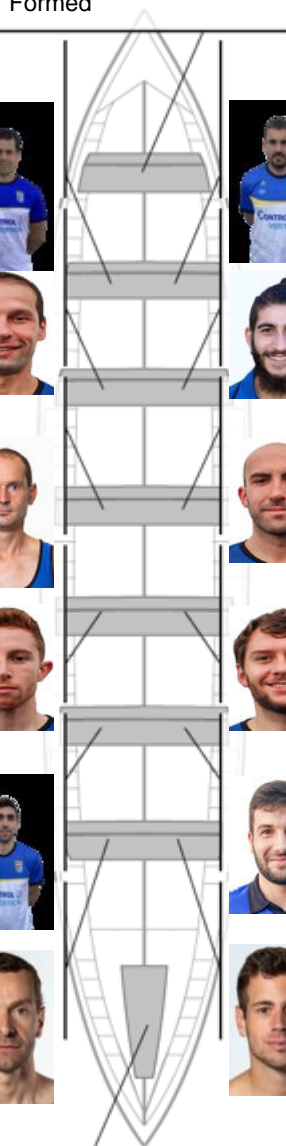

	Club	Time	Dif.	%	Points
4	CLUB DE REMO DE ARES	20:19,53	00:09.36	100.77%	6

Coach
AGUSTÍN FERNÁNDEZ

Delegate
MANUEL PEÑA FERNANDEZ

Firma y sello

Subtitutes

~~RODRIGO~~
~~RODRIGO~~
~~RODRIGO~~
~~RODRIGO~~
~~RODRIGO~~
Formed
Formed

ANTONIO TEIJEIRO
Captain
Formed

MIGUEL PERMUY
Formed

SERGIO TOIMIL
Own

DANIEL GARCIA
Formed

ABRAHAM VÁZQUEZ
Formed

ELISEO REBORIDO
Not own

JESUS SAAVEDRA
Formed

DANIEL VAZQUEZ
Formed

PEDRO CARRO
Formed

ADAN PRADOS
Formed

JUAN MANUEL SIXTO
Formed

OSCAR MANUEL GARCIA
Formed

SERGIO PERMUY
Formed

AGUSTIN FERNANDEZ
Own

Formed:11

Own: 2