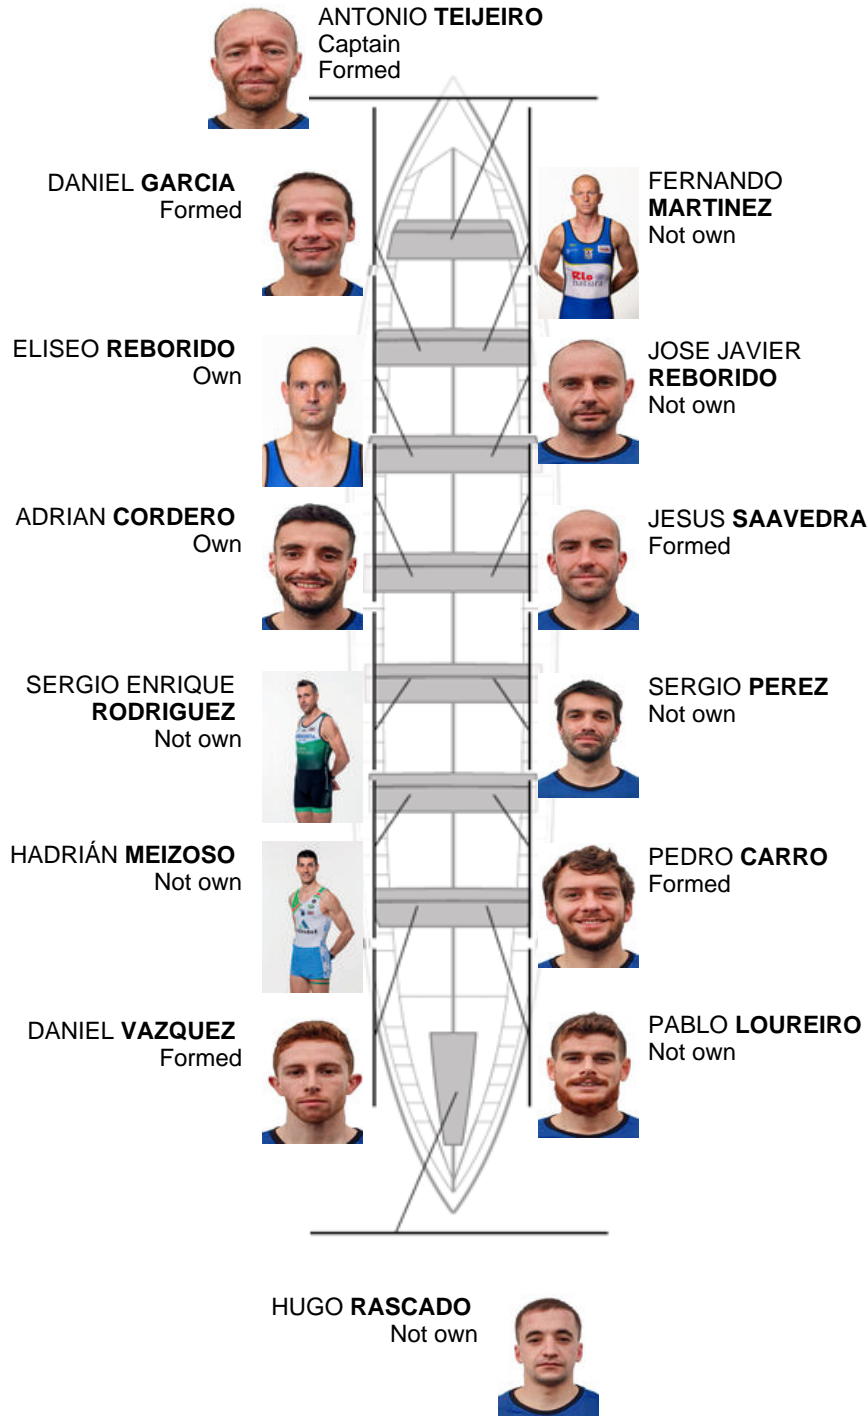

	Club	Time	Dif.	%	Points
8	CLUB DE REMO DE ARES	21:13,02	00:47.06	103.83%	5

Coach
JOSE MANUEL
PELAEZ BOTAS

Delegate
JUAN MANUEL
VIDAL GARCIA

Firma y sello

Subtitutes

Rower
~~BESSARNOEL~~
~~MEZOS~~
Not own

Formed:5
Own: 2
Not own: 7