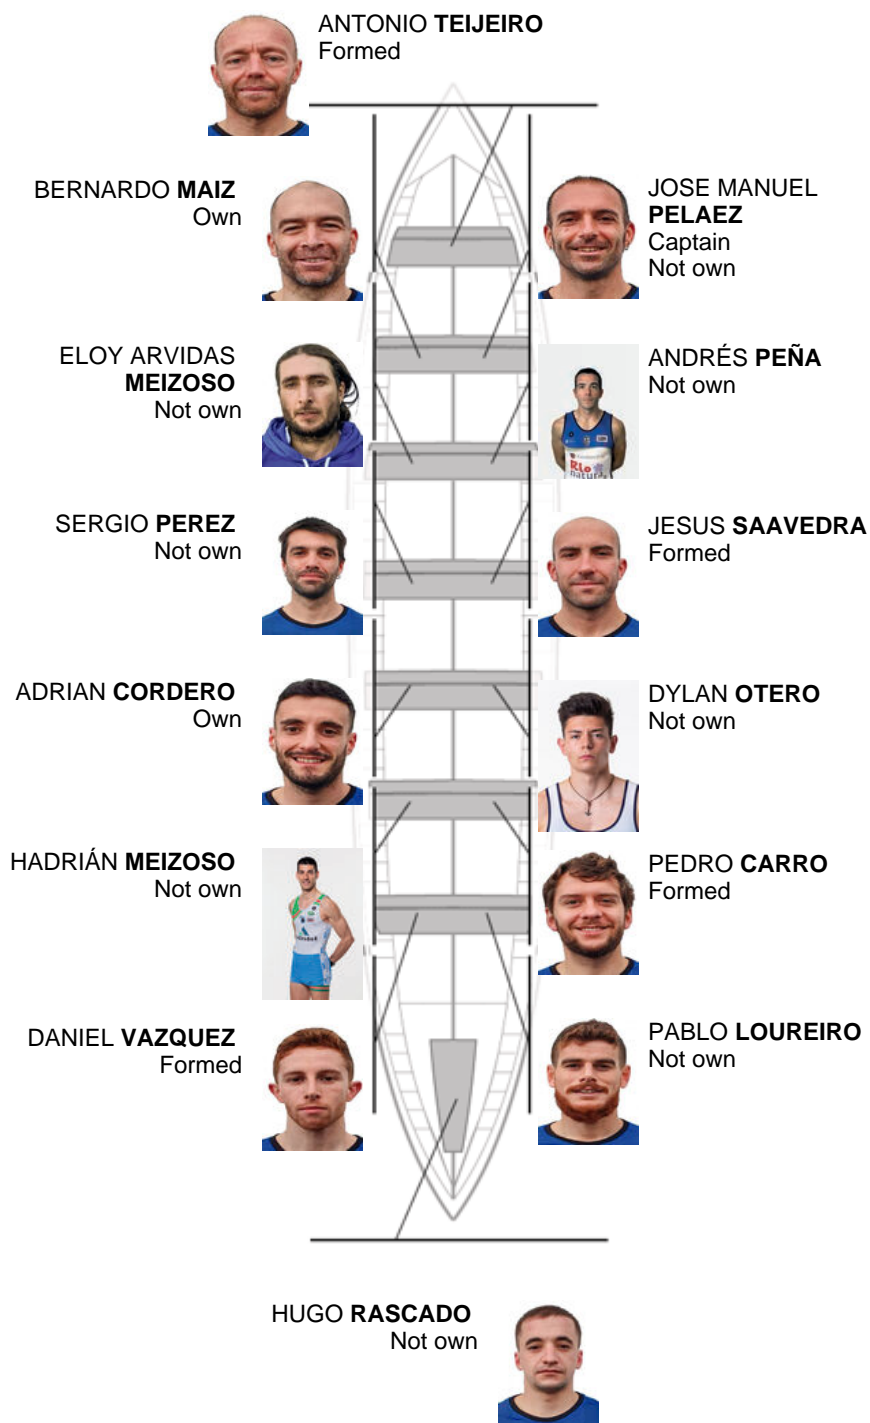

	Club	Time	Dif.	%	Points
11	CLUB DE REMO DE ARES	20:33,60	00:42.30	103.55%	2

Coach
JOSE MANUEL
PELAEZ BOTAS

Delegate
JOSE MANUEL
MONTERO VILAR

Firma y sello

Subtitutes

Rower
~~BERNARDO~~
~~BERNARDO~~
RODRIGUEZ
Not own