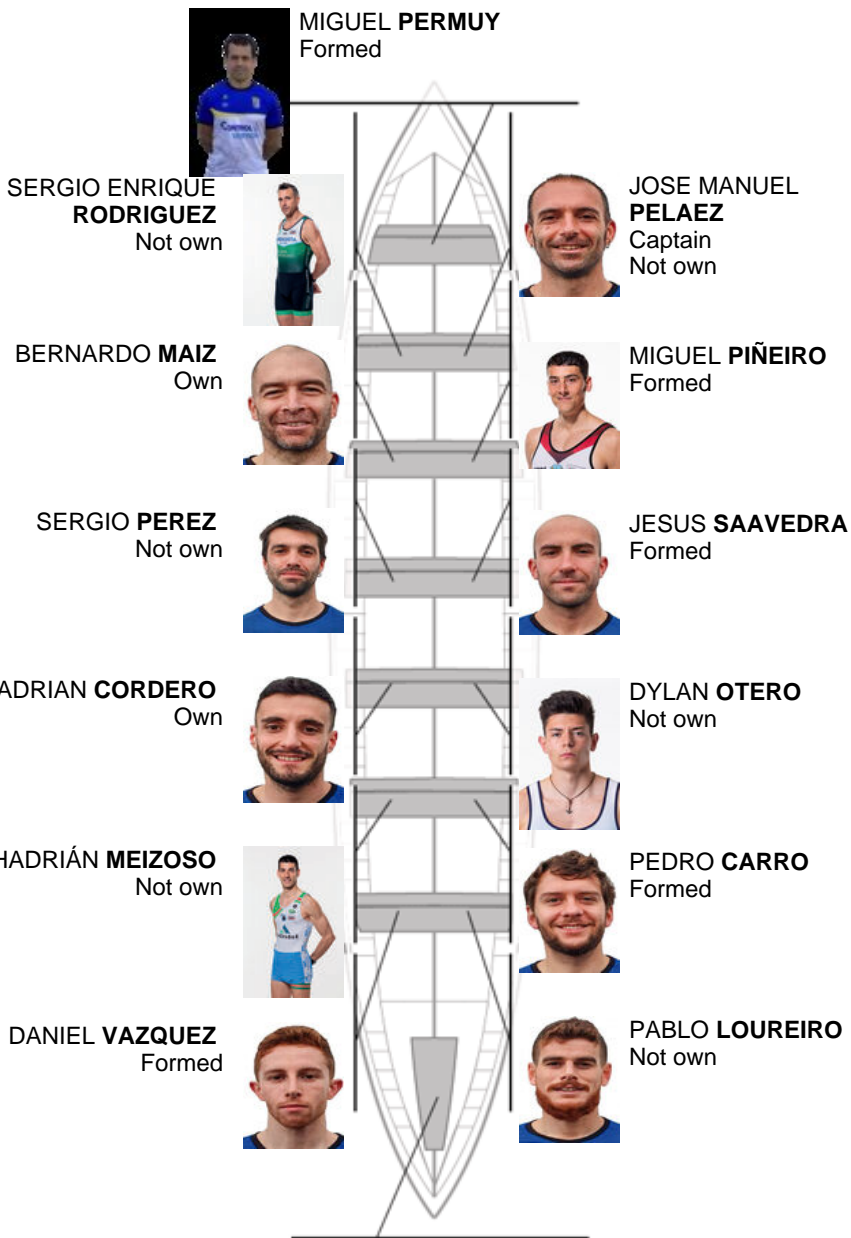

	Club	Time	Dif.	%	Points
10	CLUB DE REMO DE ARES	21:21,04	00:48.04	103.89%	3

Coach  
JOSE MANUEL  
PELAEZ BOTAS

Delegate  
JOSE MANUEL  
MONTERO VILAR

Firma y sello

**Subtitutes**

Rower  
~~BERNARDO MAIZ~~  
~~BERNARDO MAIZ~~  
MEIZOSO  
Not own