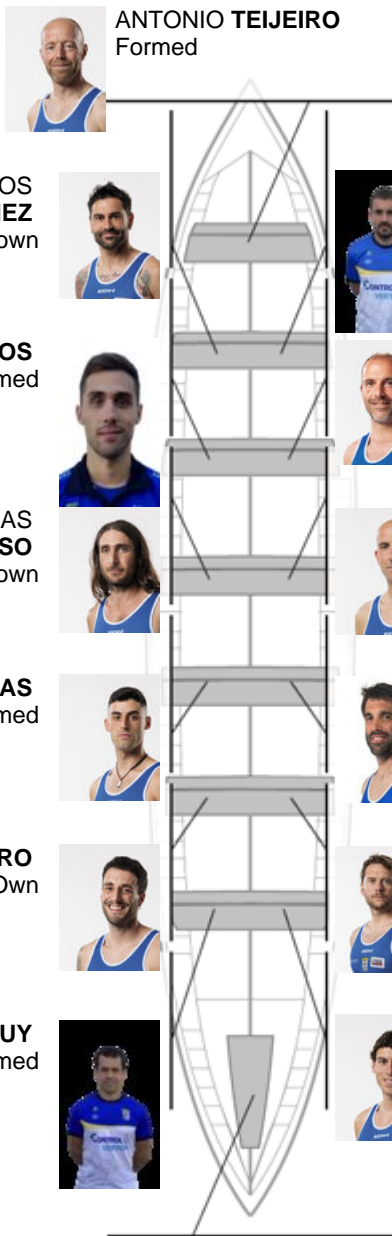

	Club	Time	Dif.	%	Points
5	CLUB DE REMO DE ARES	20:12,28	00:12.52	101.04%	4

Coach
JOSE MANUEL
PELAEZ BOTAS

Delegate
JOSE MANUEL
MONTERO VILAR

Firma y sello

Subtitutes

Subtitute
~~SAVEDRA~~
~~MEIZOSO~~
MAHIA
Not own
Formed