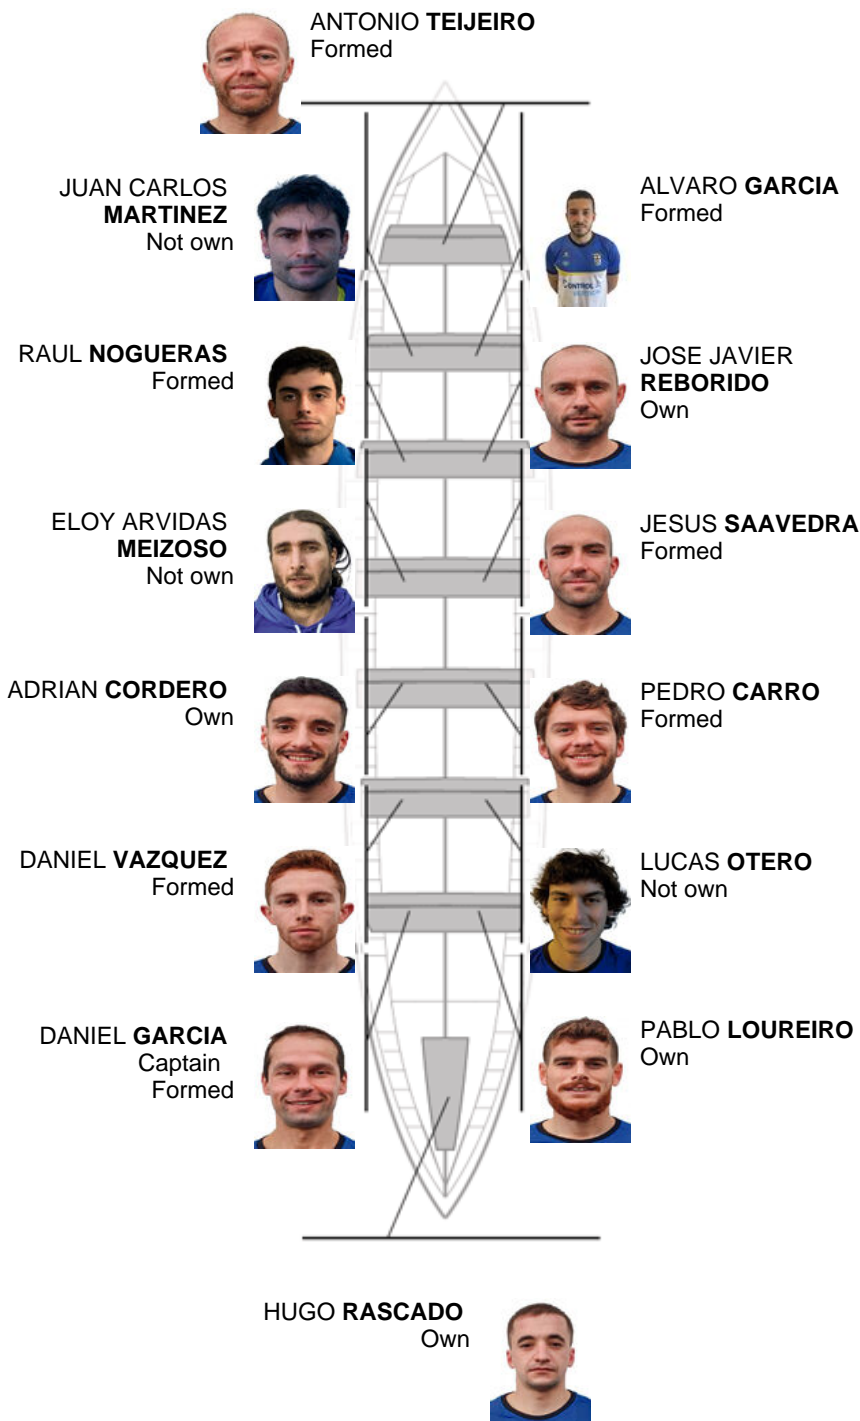

	Club	Time	Dif.	%	Points
2	CLUB DE REMO DE ARES	19:48,60	00:07.48	100.63%	9

Coach
JOSE MANUEL
PELAEZ BOTAS

Delegate
JUAN
VIDAL GARCIA

Firma y sello

Subtitutes

Subtitute
~~ROBERTO~~
~~ROBERTO~~
ROBERTO GARCIA
Own
Not own