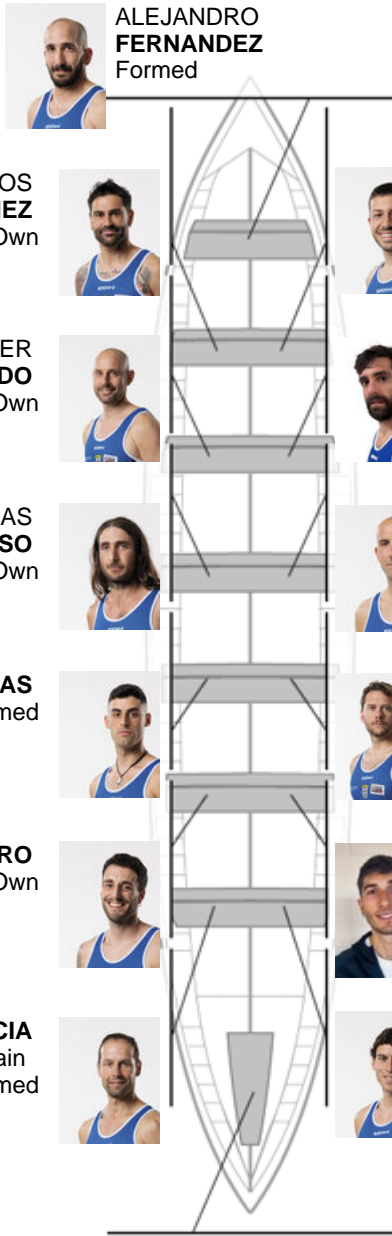

	Club	Time	Dif.	%	Points
6	CLUB DE REMO DE ARES	20:46,82	00:22.80	101.86%	7

Coach
JOSE MANUEL
PELAEZ BOTAS

Delegate
JOSE MANUEL
MONTERO VILAR

Firma y sello

Subtitutes

Rower
~~REBORIDO~~
MAHIA
Owned
Formed

HUGO RASCADO Own