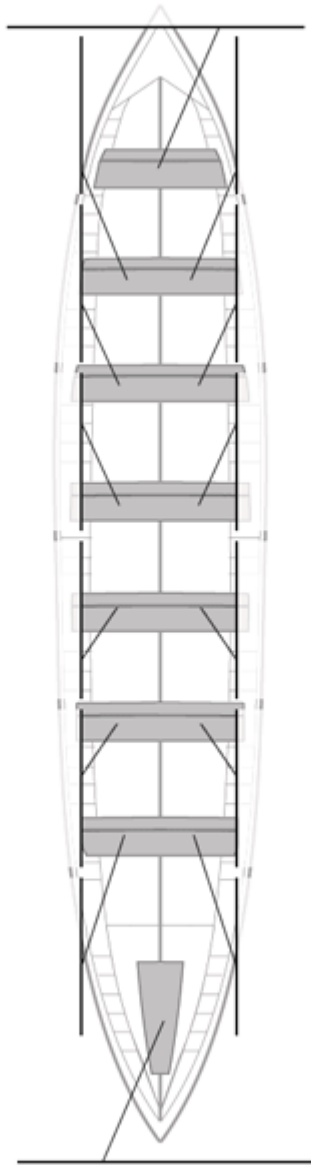

	Club	Temp	Dif	%	Points
12	ZARAUTZ GESALAGA-OKELAN	21:12,98	01:08,81	105.72%	1

Image not found or type unknown

Coach

Image not found or type unknown

Delegue

Firma y sello

Supleánts

Formé:

Prope:

Non prope: