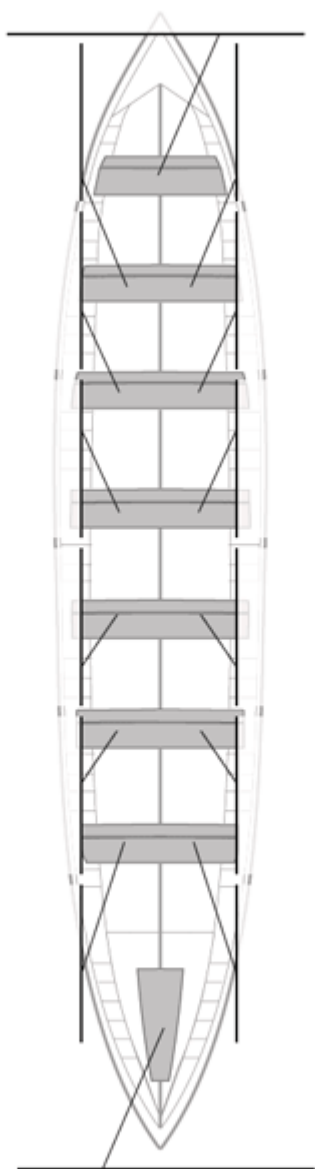

	Club	Temp	Dif	%	Points
5	ZARAUTZ GESALAGA-OKELAN	20:12,32	00:19,20	101.61%	8

Image not found or type unknown

Coach

Image not found or type unknown

Delegue

Firma y sello

Supleánts

Formé:

Prope:

Non prope: