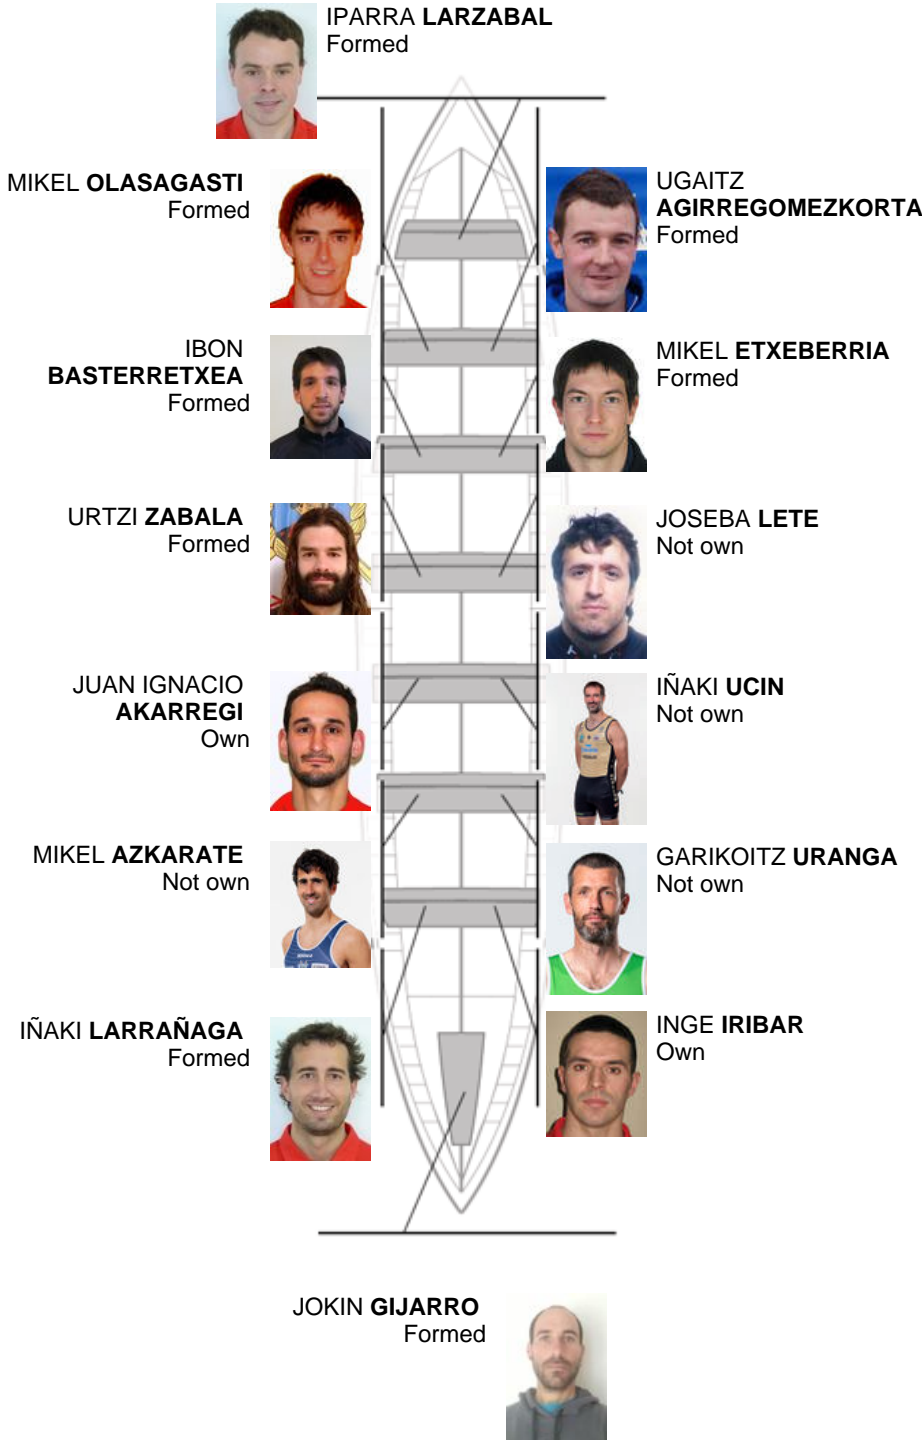

| | Club | Time | Dif. | % | Points |
|----|--------|----------|----------|---------|--------|
| 11 | ZUMAIA | 21:21,57 | 00:53.13 | 104.32% | 2 |

Coach
Luis Mari
Olasagasti

Delegate
LUIS MARI
GOIKOETXEA

Firma y sello

Subtitutes

~~Ripper~~
~~OSORBA~~
~~OSORBA~~
ZABALA
Notmed

Formed:8
Own: 2
Not own: 4