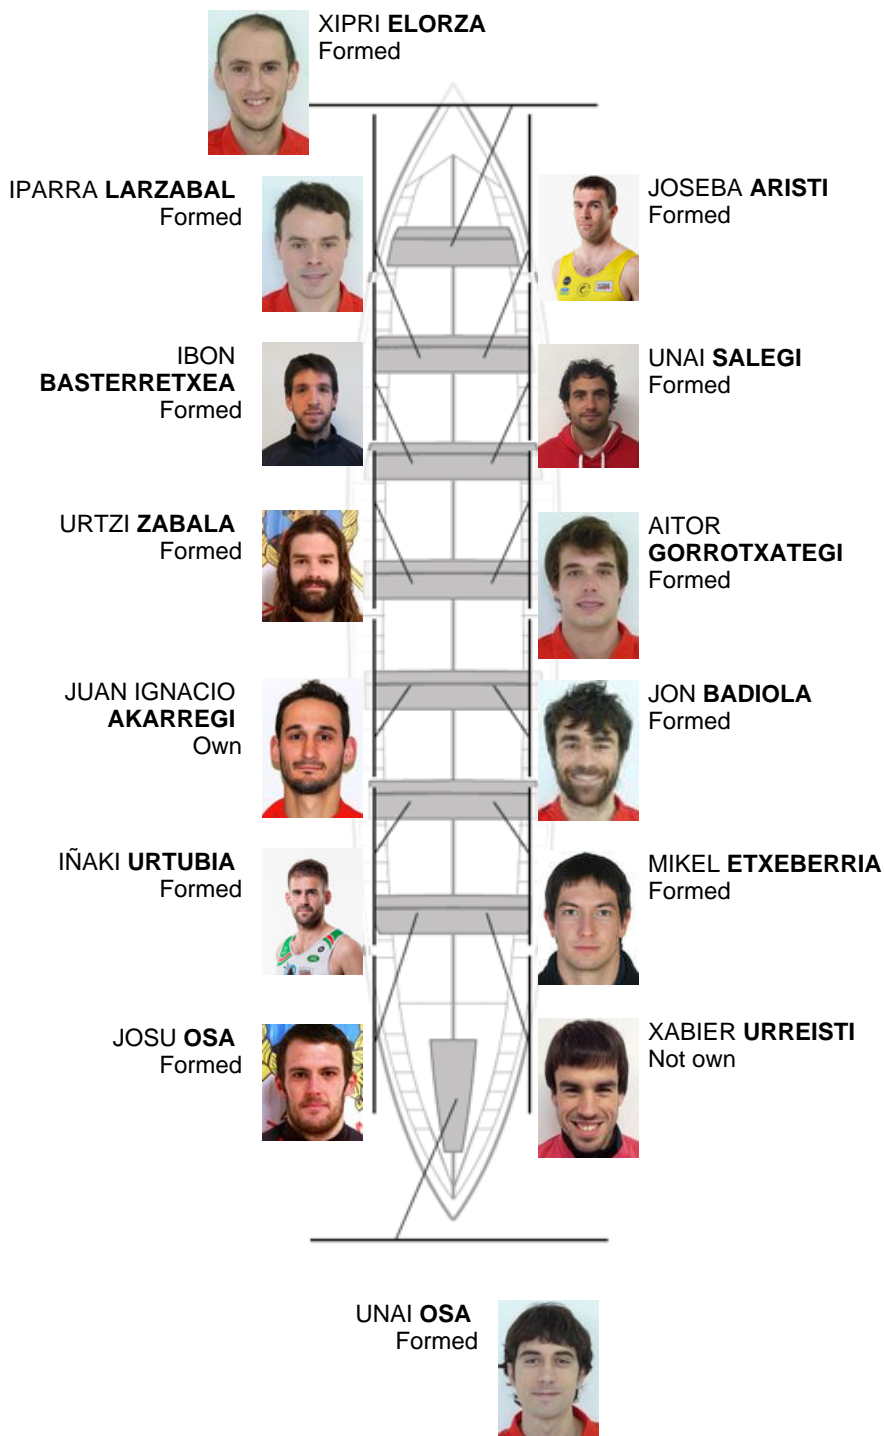

	Club	Time	Dif.	%	Points
10	ZUMAIA	21:26,18	01:01.64	105.03%	3

Coach
SANTI
ZABALETA

Delegate
LUIS MARI
GOIKOETXEA

Firma y sello

Subtitutes

~~Ripper~~
~~BOBRIAN~~
~~SURRIBIAGA~~

Formed

Formed:12