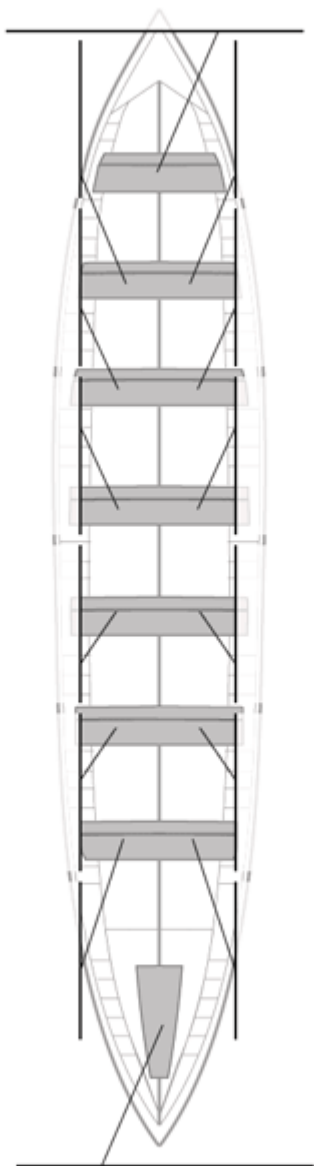

27-08-2006 / VIII Bandera Flaviobiga - Puntuable

	Club	Temp	Dif	%	Points
8	ZUMAIA	20:24,45	00:27,50	102.30%	5

Image not found or type unknown

Coach

Image not found or type unknown

Delegue

Firma y sello

Supleánts

Formé:

Prope:

Non prope: