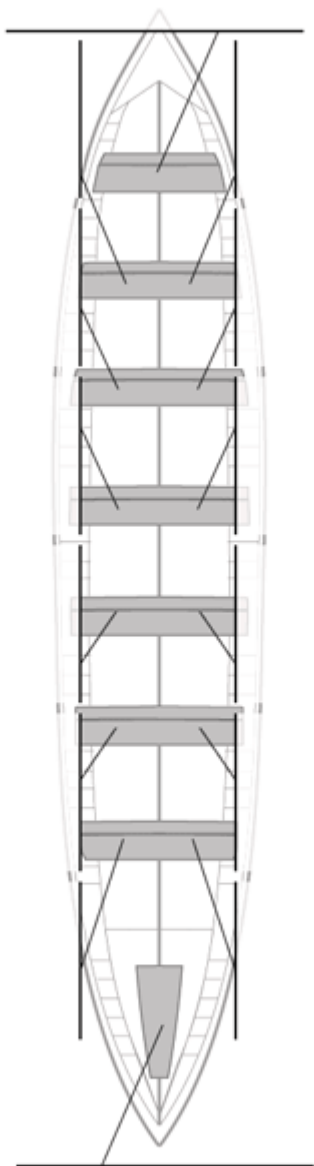

	Club	Temp	Dif	%	Points
6	LAREDO	20:16,40	00:23,28	101.95%	7

Image not found or type unknown

Coach

Image not found or type unknown

Delegue

Firma y sello

Supleánts

Formé:

Prope:

Non prope: