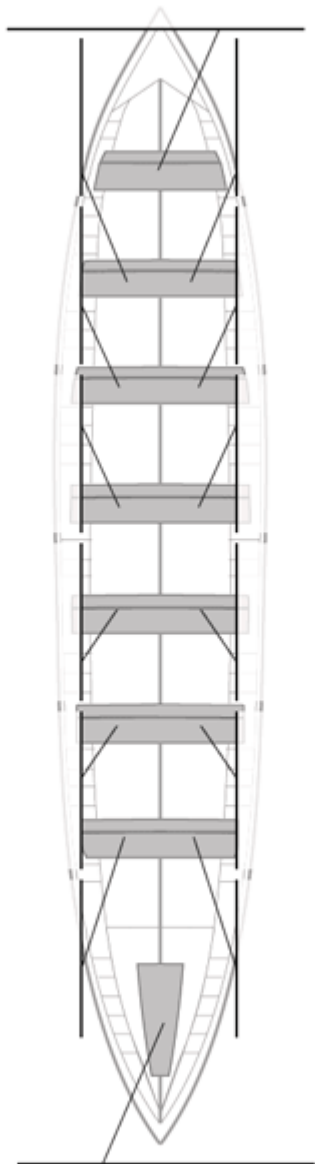

	Club	Temp	Dif	%	Points
9	LAREDO	23:17,84	01:05,65	104.93%	4

Image not found or type unknown

Coach

Image not found or type unknown

Delegue

Firma y sello

Supleánts

Formé:

Prope:

Non prope: