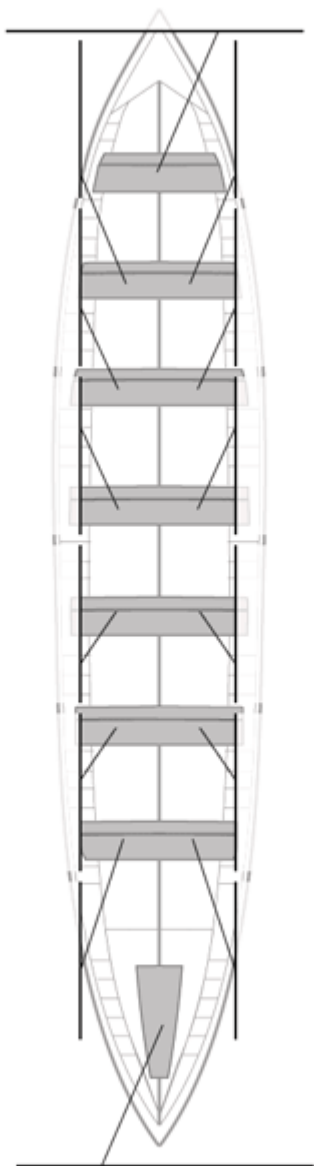

07-07-2007 / V Bandeira. Outón Xunqueiriña - Puntuable

	Club	Temp	Dif	%	Points
5	LAREDO	21:21,02	00:20,00	101.59%	8

Image not found or type unknown

Coach

Image not found or type unknown

Delegue

Firma y sello

Supleánts

Formé:

Prope:

Non prope: