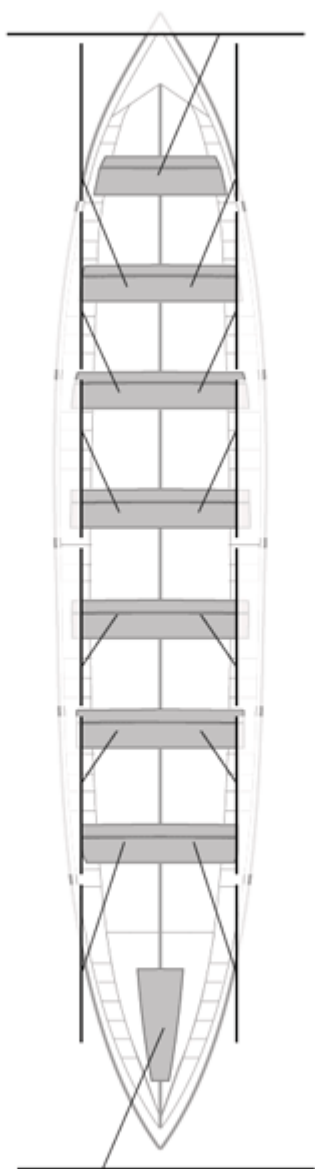

	Club	Time	Dif.	%	Points
10	SAN PEDRO - HARRI	20:22,13	00:42,94	103.64%	3

Image not found or type unknown

Coach

Image not found or type unknown

Delegate

Firma y sello

**Subtitutes**

**Formed:**