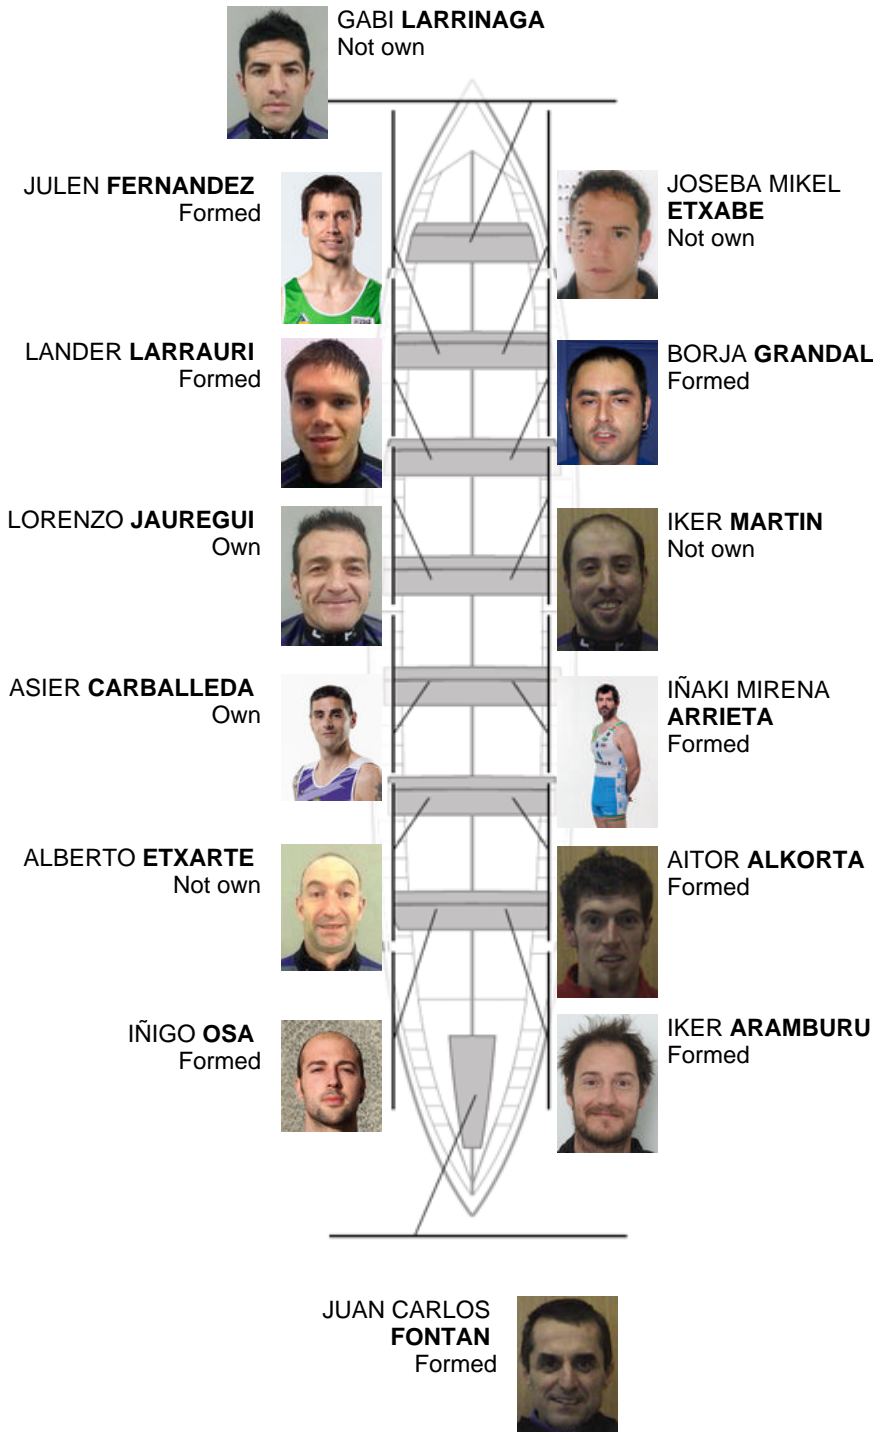

07-25-2010 / Kepa Deun Arratzalearen Kofradia XVI. Ikurriña - Scoring

	Club	Time	Dif.	%	Points
4	SAN PEDRO - HARRI	19:35,00	00:11.98	101.03%	9

Coach
GABI
LARRINAGA

Delegate
JOSE MANUEL
OYARBIDE

Firma y sello

Subtitutes

Rower
NORKANDEKIO
BORRUEZ
Not own

Formed:8
Own: 2
Not own: 4