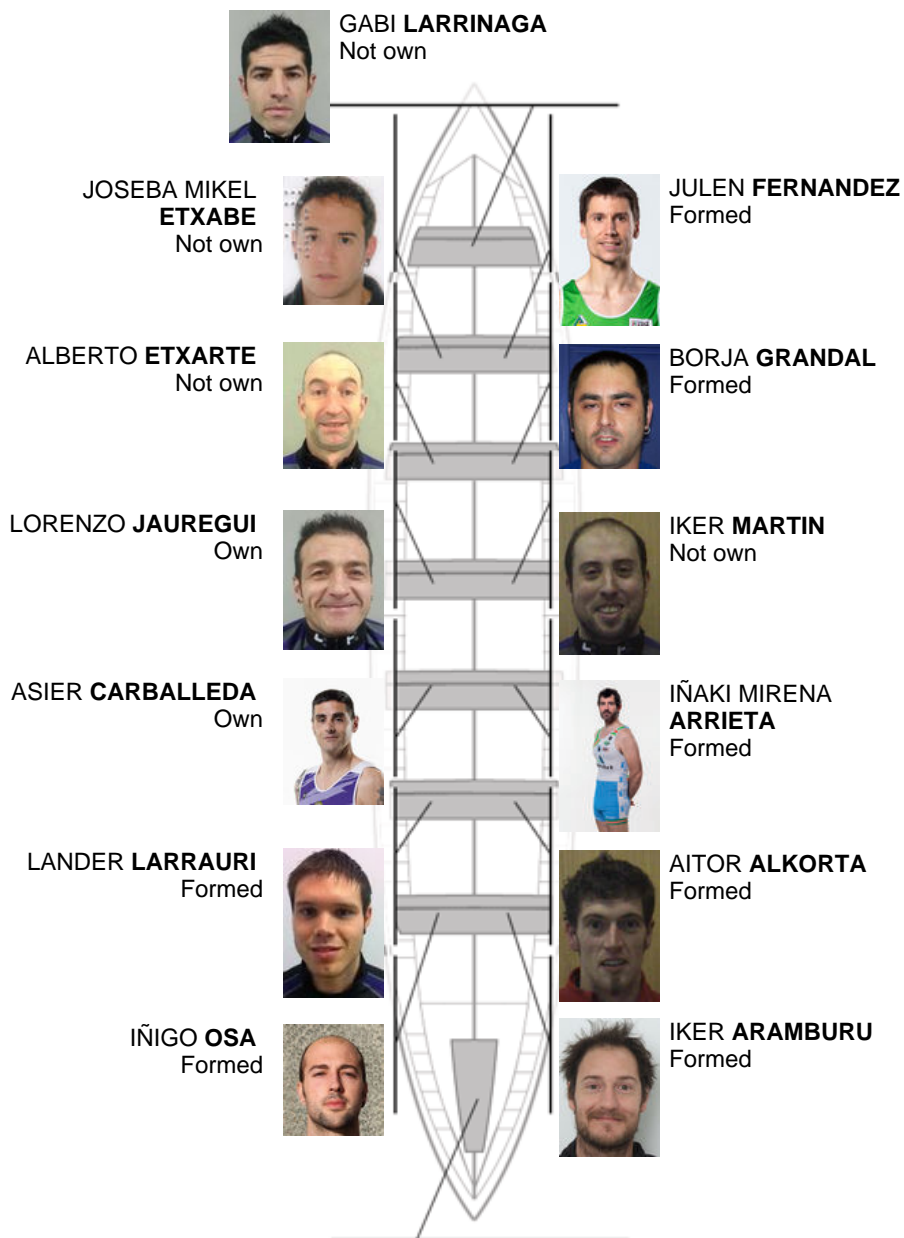

| | Club | Time | Dif. | % | Points |
|---|-------------------|----------|----------|---------|--------|
| 5 | SAN PEDRO - HARRI | 20:56,78 | 00:35.90 | 102.94% | 8 |

Coach
GABI
LARRINAGA

Delegate
JOSETXO
ARANBURU

Firma y sello

Subtitutes

Rower
~~JOSEBA MIKEL ETXABE~~
~~JOSEBA MIKEL ETXABE~~

Not own

Formed:8
Own: 2
Not own: 4