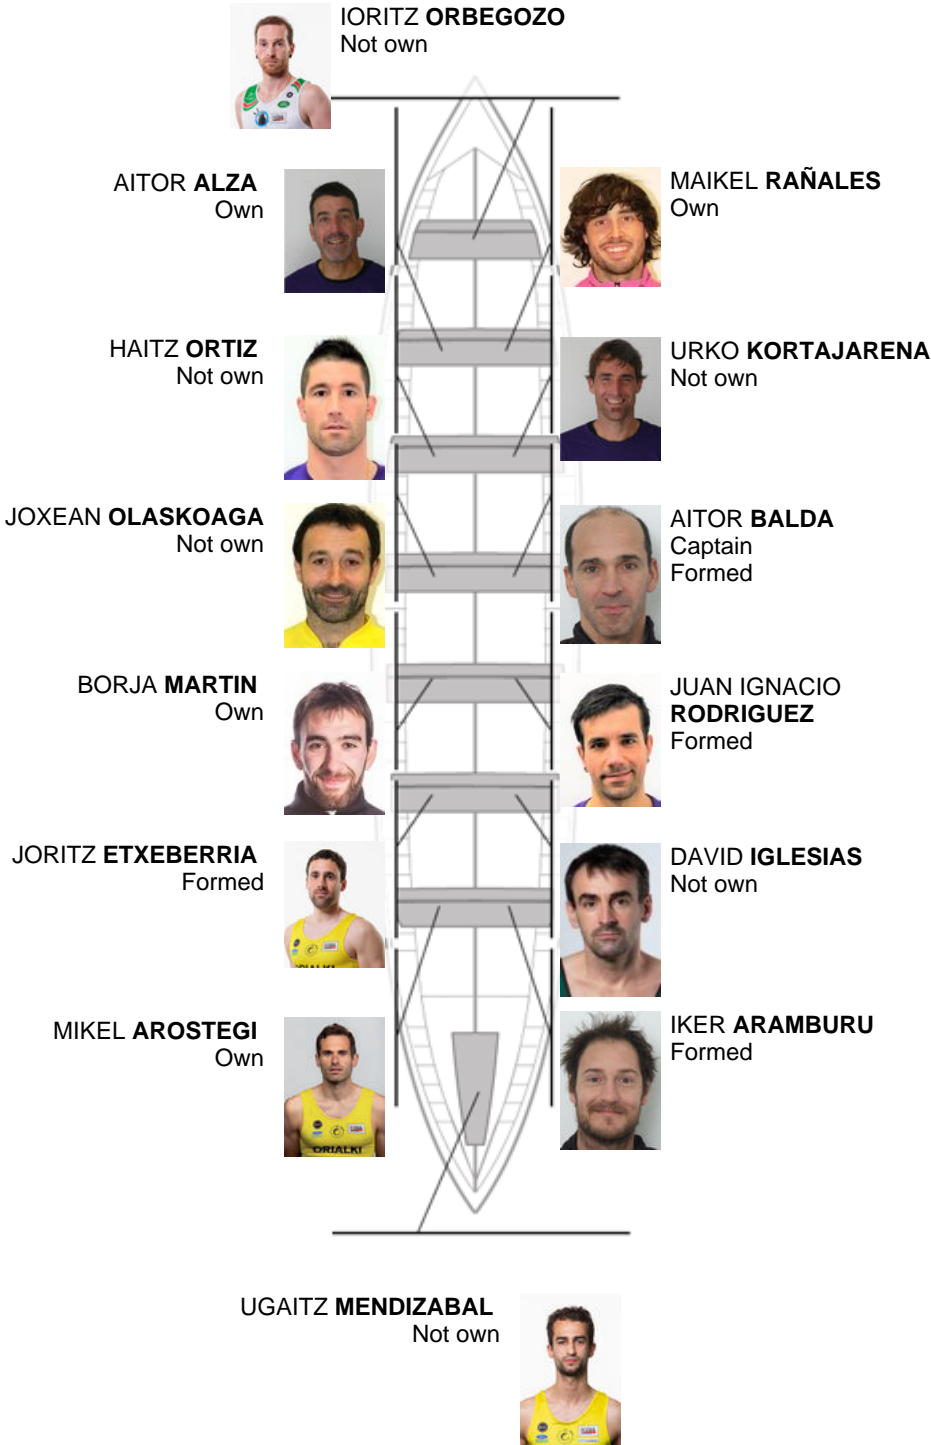

	Club	Time	Dif.	%	Points
6	SAN PEDRO - HARRI	19:55,92	00:25.16	102.14%	7

Coach  
AITOR  
BALDA

Delegate  
JOSE MANUEL  
OYARBIDE

Firma y sello

**Subtitutes**

Rower  
~~MANUEL~~  
~~EZEQUIAS~~  
Ezequiel  
Ezequias