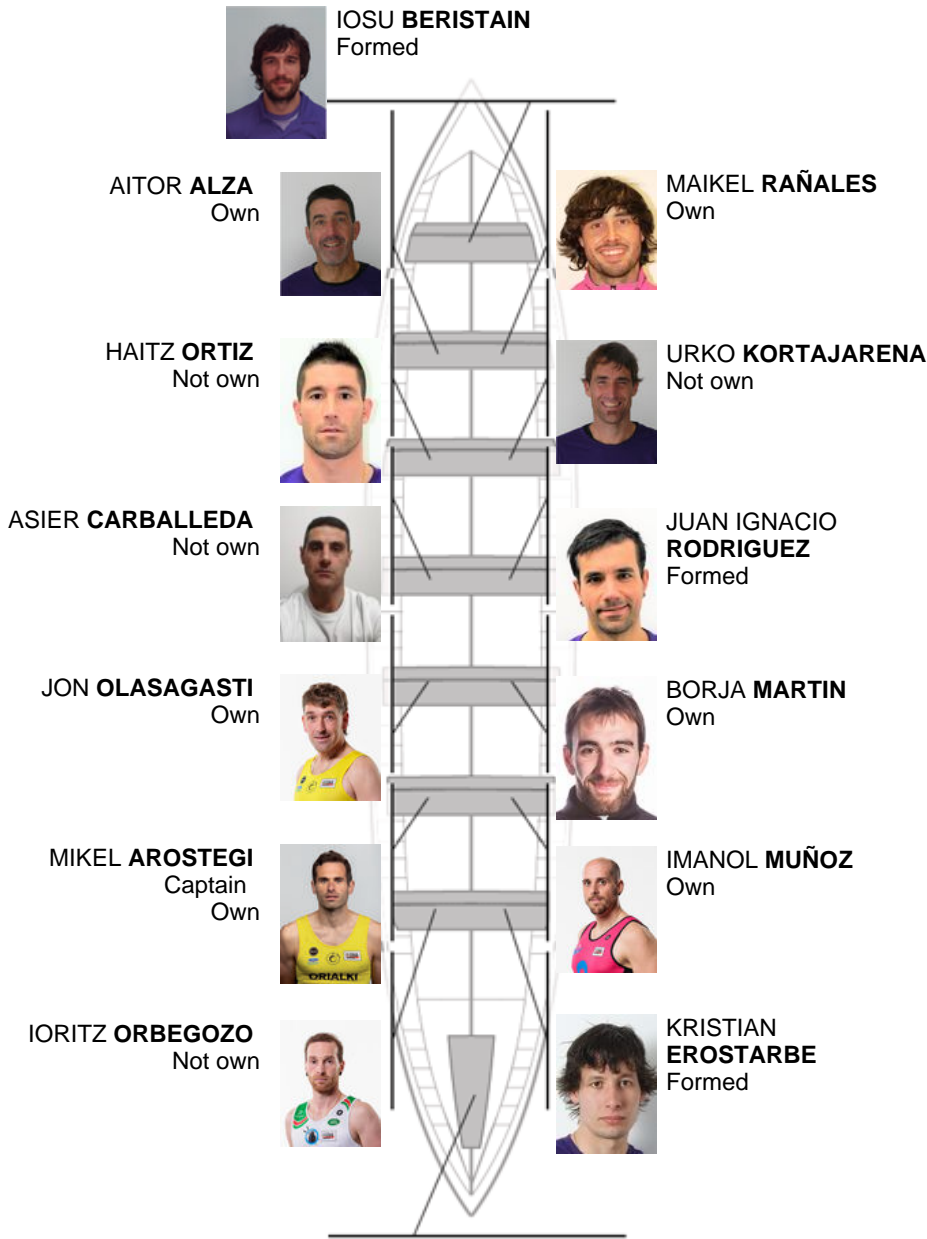

| | Club | Time | Dif. | % | Points |
|---|-------------------|----------|----------|---------|--------|
| 8 | SAN PEDRO - HARRI | 19:36,62 | 00:23.94 | 102.07% | 5 |

Coach
MIKEL
AROSTEGI

Delegate
JOSE MANUEL
OYARBIDE

Firma y sello

Subtitutes

Rower
~~IANERISO~~
~~MIKEL AROSTEGI~~
Notmed

UGAITZ MENDIZABAL
Own

Formed:3
Own: 7
Not own: 4
