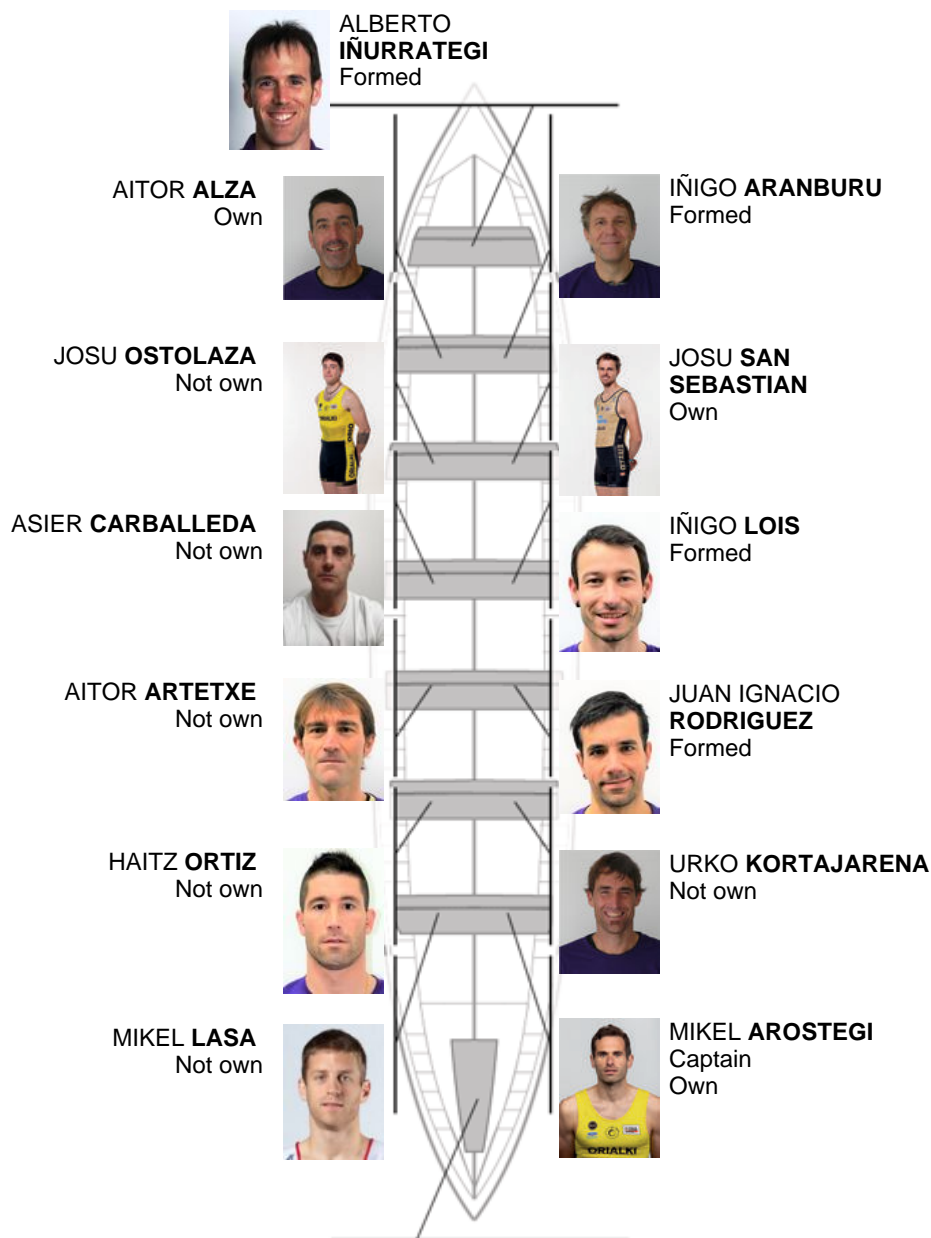

	Club	Time	Dif.	%	Points
7	SAN PEDRO - HARRI	20:29,62	00:43.33	103.65%	6

Coach  
MIKEL  
AROSTEGI

Delegate  
JOSE MANUEL  
OYARBIDE

Firma y sello

### Subtitutes

Rower  
~~JOSE LUIS BERRAZA~~  
JOSE LUIS BERRAZA  
Notmed

**UGAITZ MENDIZABAL**  
Own

Formed:4  
Own: 4  
Not own: 6