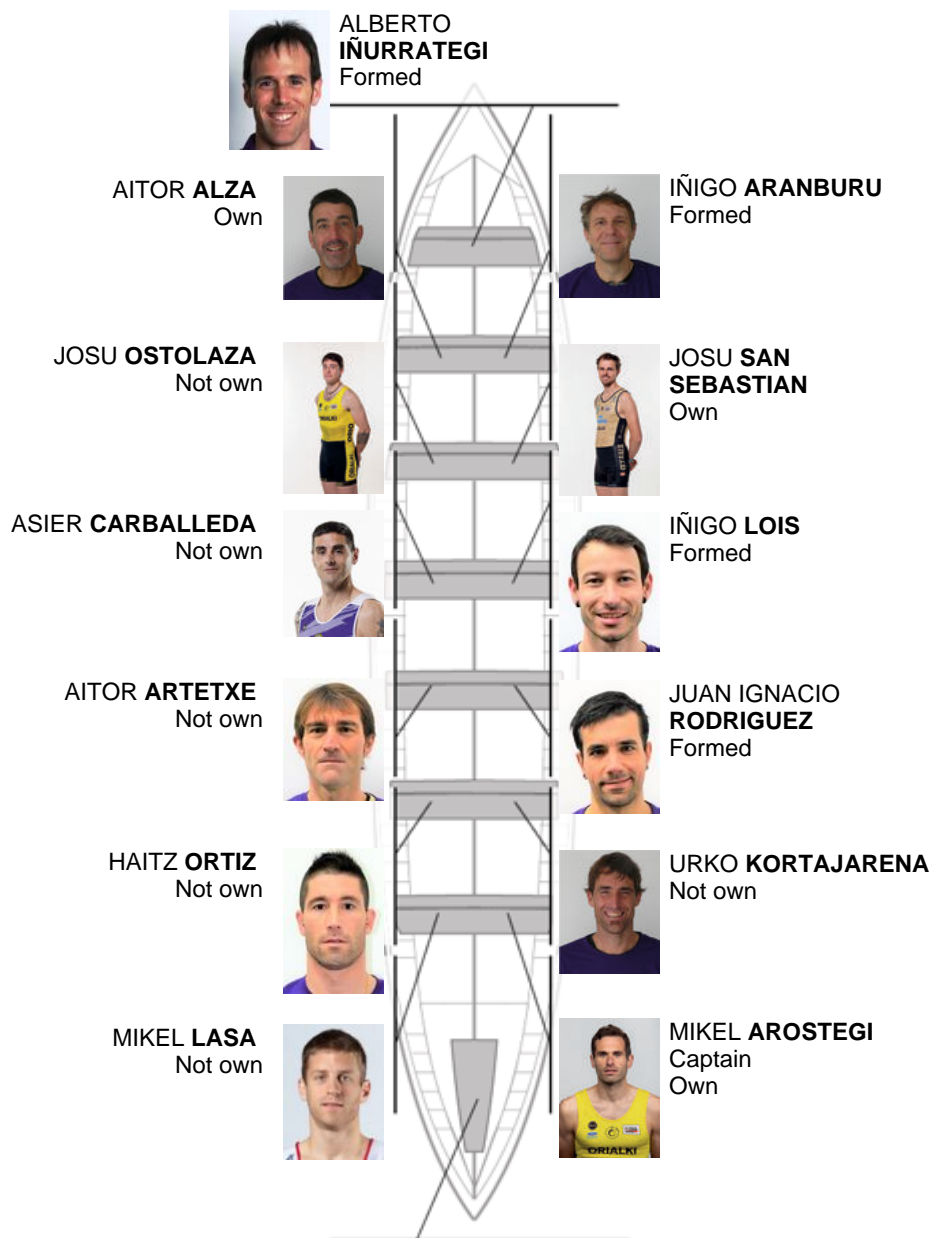

	Club	Time	Dif.	%	Points
7	SAN PEDRO - HARRI	20:29,62	00:43.33	103.65%	6

Coach
MIKEL
AROSTEGI

Delegate
JOSE MANUEL
OYARBIDE

Firma y sello

Subtitutes

Rower
~~MIKEL~~
~~AROSTEGI~~
IÑIGO ARANBURU
Notmed

Formed:4
Own: 4
Not own: 6