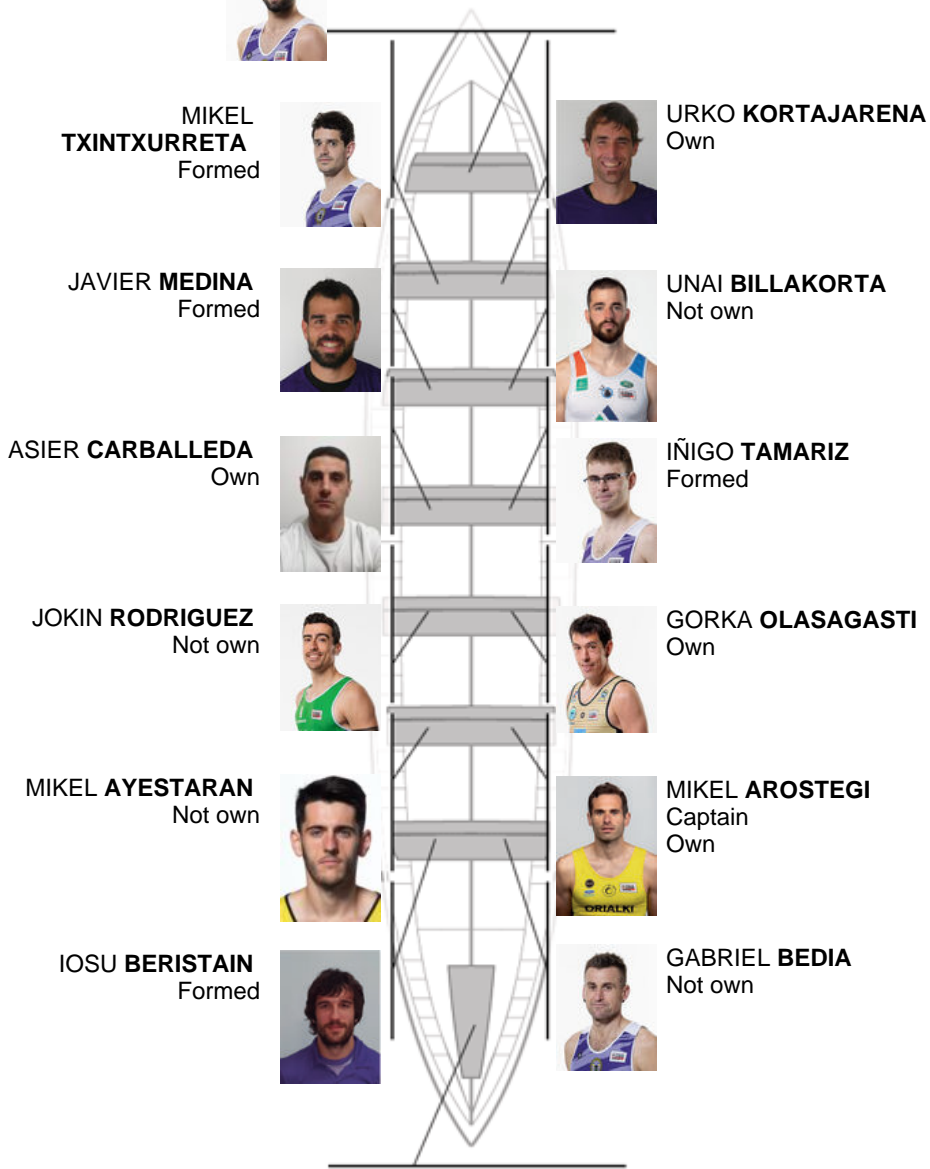

	Club	Time	Dif.	%	Points
11	SAN PEDRO - HARRI	20:20,18	01:01.80	105.33%	2

Coach
MIKEL
AROSTEGI

Delegate
JOSE MANUEL
OYARBIDE

Firma y sello

UNAI MARTIN
Formed

Subtitutes

Ripper
~~SEBASTIAN~~
~~SEBASTIAN~~
SEBASTIAN
Notmed
Own