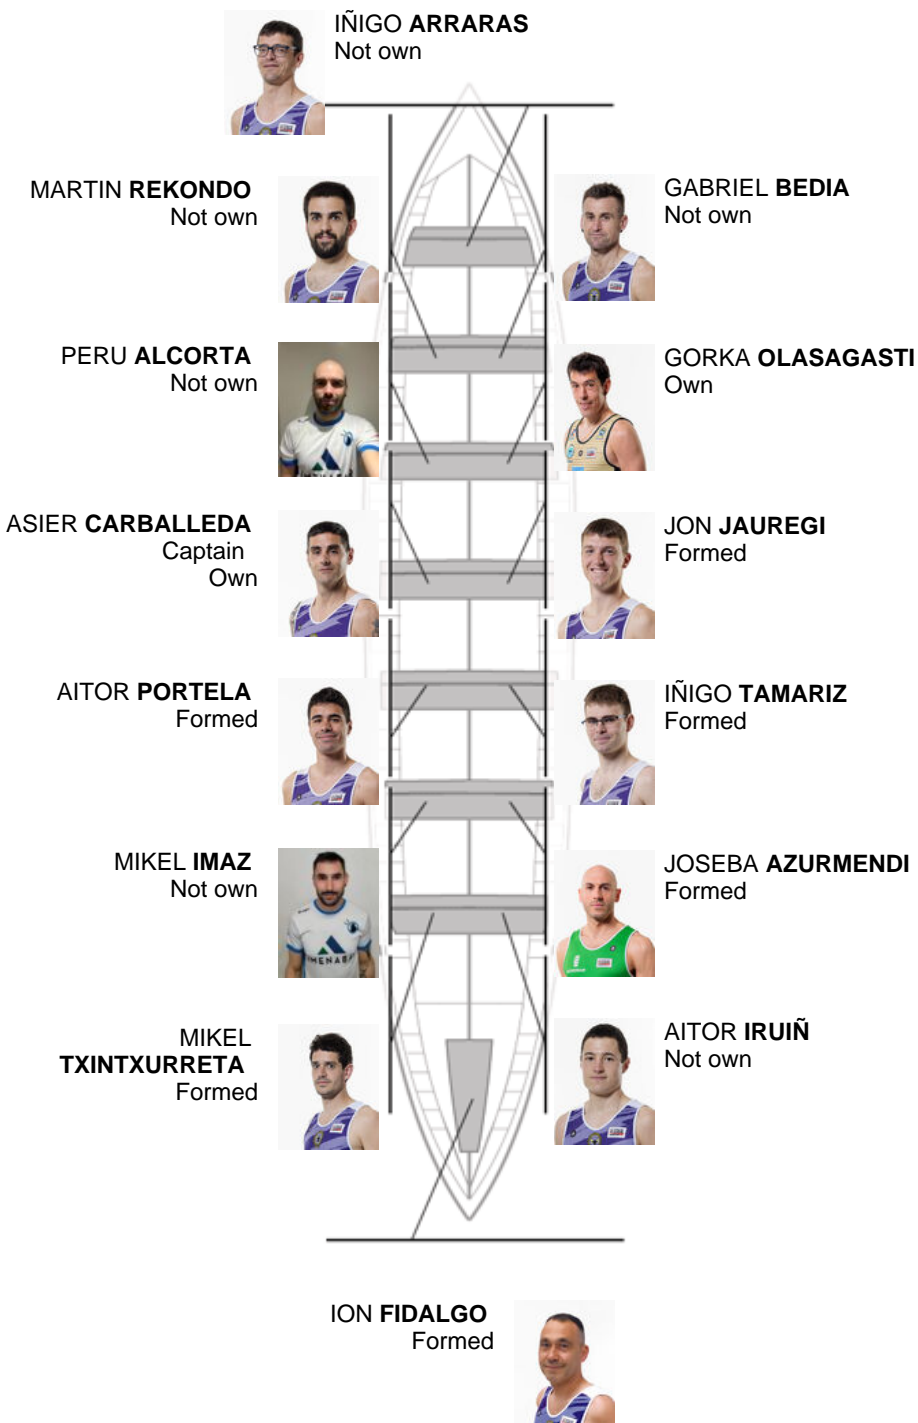

	Club	Time	Dif.	%	Points
1	SAN PEDRO - HARRI	20:12,40		100.00%	5

Coach
ASIER
CARBALLEDA

Delegate
ALVARO
RODRIGUEZ

Firma y sello

Subtitutes

Blipper
~~ALVARO~~
~~OLASAGASTI~~
Not own

Formed:6
Own: 2
Not own: 6