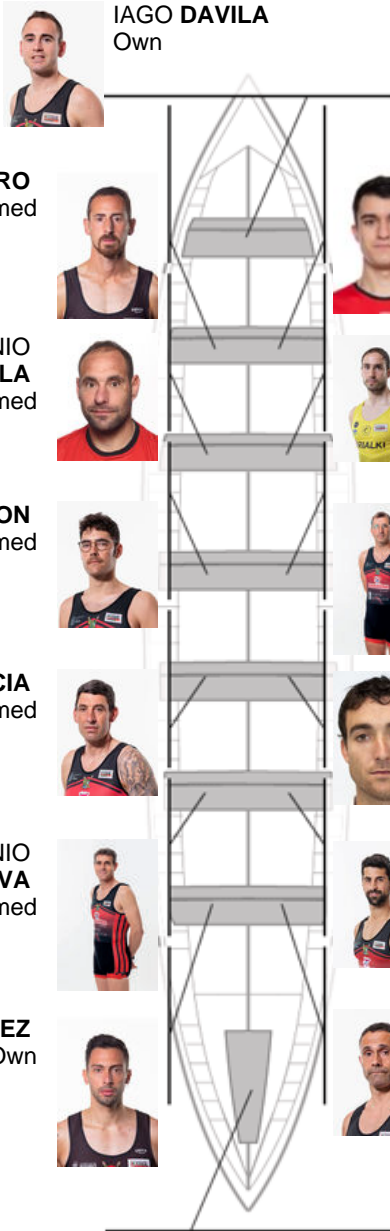

| | Club | Time | Dif. | % | Points |
|---|-----------------|----------|----------|---------|--------|
| 7 | CR CABO DA CRUZ | 19:55,64 | 00:38.98 | 103.37% | 6 |

Coach
BENIGNO
SILVA

Delegate
DANIEL
VÁZQUEZ DIESTE

Firma y sello

Subtitutes

Ripper
BENIGNO
REBOREDO
Formed

Formed:10

Own: 3

Not own: 1

OSCAR HERMO
Formed