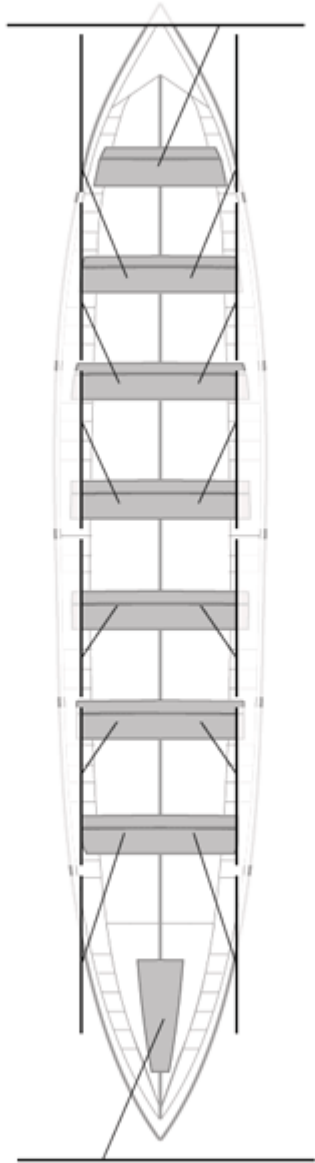

20-07-2003 / V Bandera Flaviobriga - Puntuable

	Club	Temp	Dif	%	Points
12	CR CABO DA CRUZ	22:32,92	01:47,29	108.61%	1

Image not found or type unknown

Coach

Image not found or type unknown

Delegue

Firma y sello

Supleánts

Formé:

Prope:

Non prope: