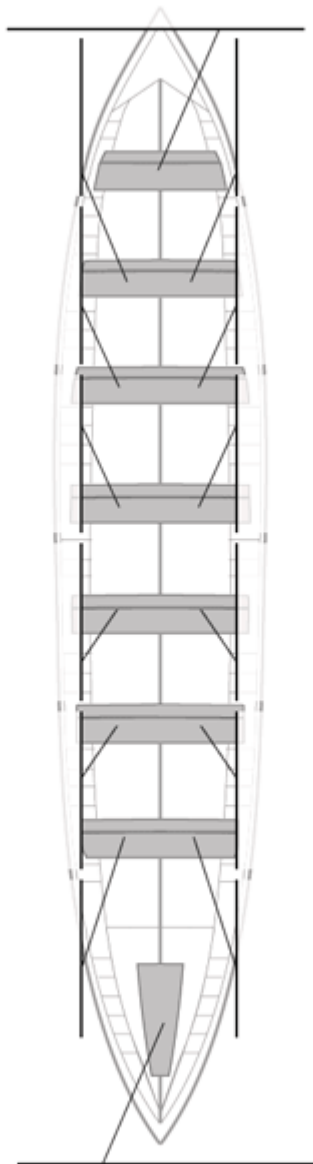

09-07-2006 / XVI Bandeira Concello Boiro - Puntuable

	Club	Tempo	A favor	%	Puntos
6	CR CABO DA CRUZ	19:26,84	00:17,76	101.55%	7

Image not found or type unknown

Adestrador

Image not found or type unknown

Delegado

Firma e sello

Suplentes

Canteiráns:

Propios:

Non propio: