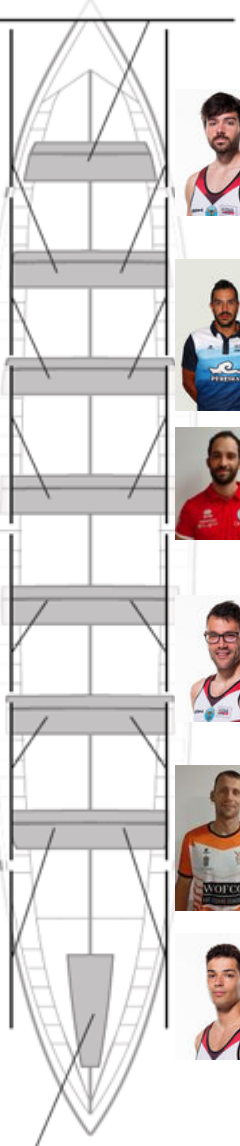

	Club	Time	Dif.	%	Points
5	C.M. BUEU - SIMEI	20:10,52	00:24.44	102.06%	2

Image not found or type unknown

Coach

Image not found or type unknown

Delegate

Firma y sello

**Subtitutes**

~~RIVER~~  
~~ANSELMO RUEL~~  
~~RODRIGO~~

Formed

**ANDRES GONZALEZ**  
Formed

**DIEGO OTERO**  
Formed

**DAVID MOLEDO**  
Formed

**SERGIO PEREZ**  
Formed

**RUBEN GARCIA**  
Not own

**ISMAEL LIJO**  
Not own

**CARLOS MACHO**  
Not own