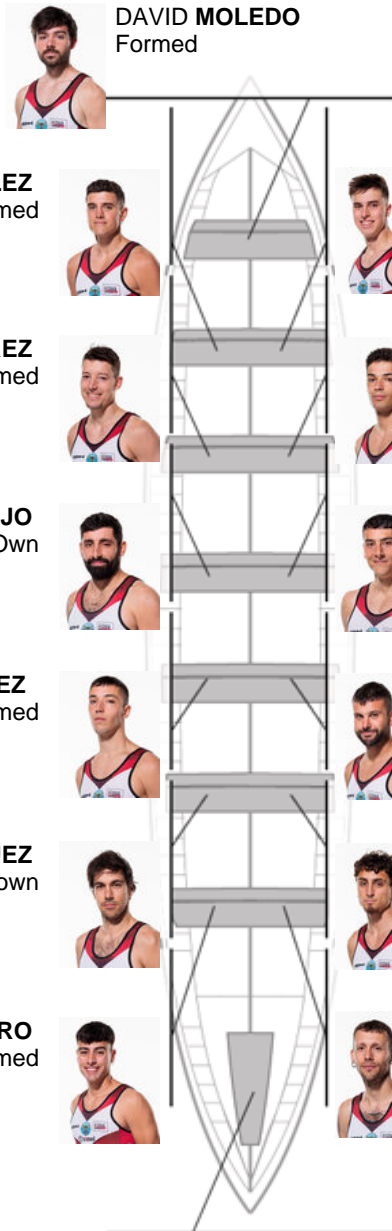

	Club	Time	Dif.	%	Points
12	C.M. BUEU - SIMEI	20:55,66	00:59.87	105.00%	1

Coach  
**JOSÉ FERRAL MARTINEZ**

Delegate  
**ALBERTO CHAPELA REGUEIRA**

Firma y sello

**Subtitutes**

Skipper  
**MIGUEL MARTINEZ**

Not own

**ANDRES RIOS**  
 Captain  
 Formed

**Formed:10**

**Own: 1**

**Not own: 3**