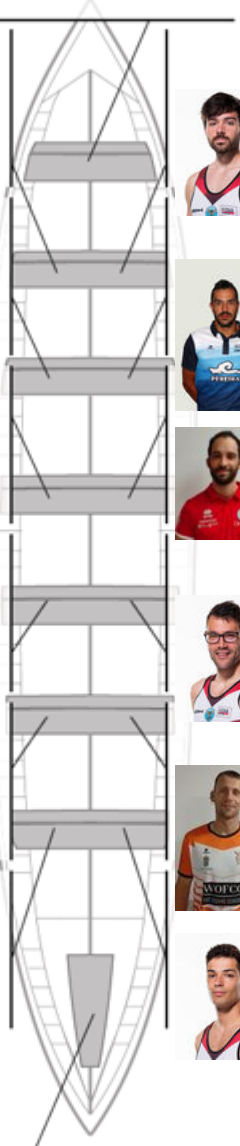

Club	Temp	Dif	%	Points
5	C.M. BUEU - SIMEI	20:10,52	00:24.44	102.06%	2

Image not found or type unknown

Coach

Image not found or type unknown

Delegue

Firma y sello

Supleánts

Ramón
RODRIGUEZ
RODRIGUEZ
Formé

ANDRES GONZALEZ
Formé

DIEGO OTERO
Formé

DAVID MOLEDO
Formé

SERGIO PEREZ
Formé

RUBEN GARCIA
Non propre

ISMAEL LIJO
Non propre

CARLOS MACHO
Non propre

ESTEBAN PAZ
Non propre

ALEXANDRO RODRIGUEZ
Formé

DAVID MARTINEZ
Non propre

OSCAR MARTINEZ
Formé

DIEGO PEREZ
Formé

MARTIN PEREZ
Formé

JESUS ANGEL RODRIGUEZ
Capitaine
Formé

Formé:9
Prope: 5
Non propre: 5