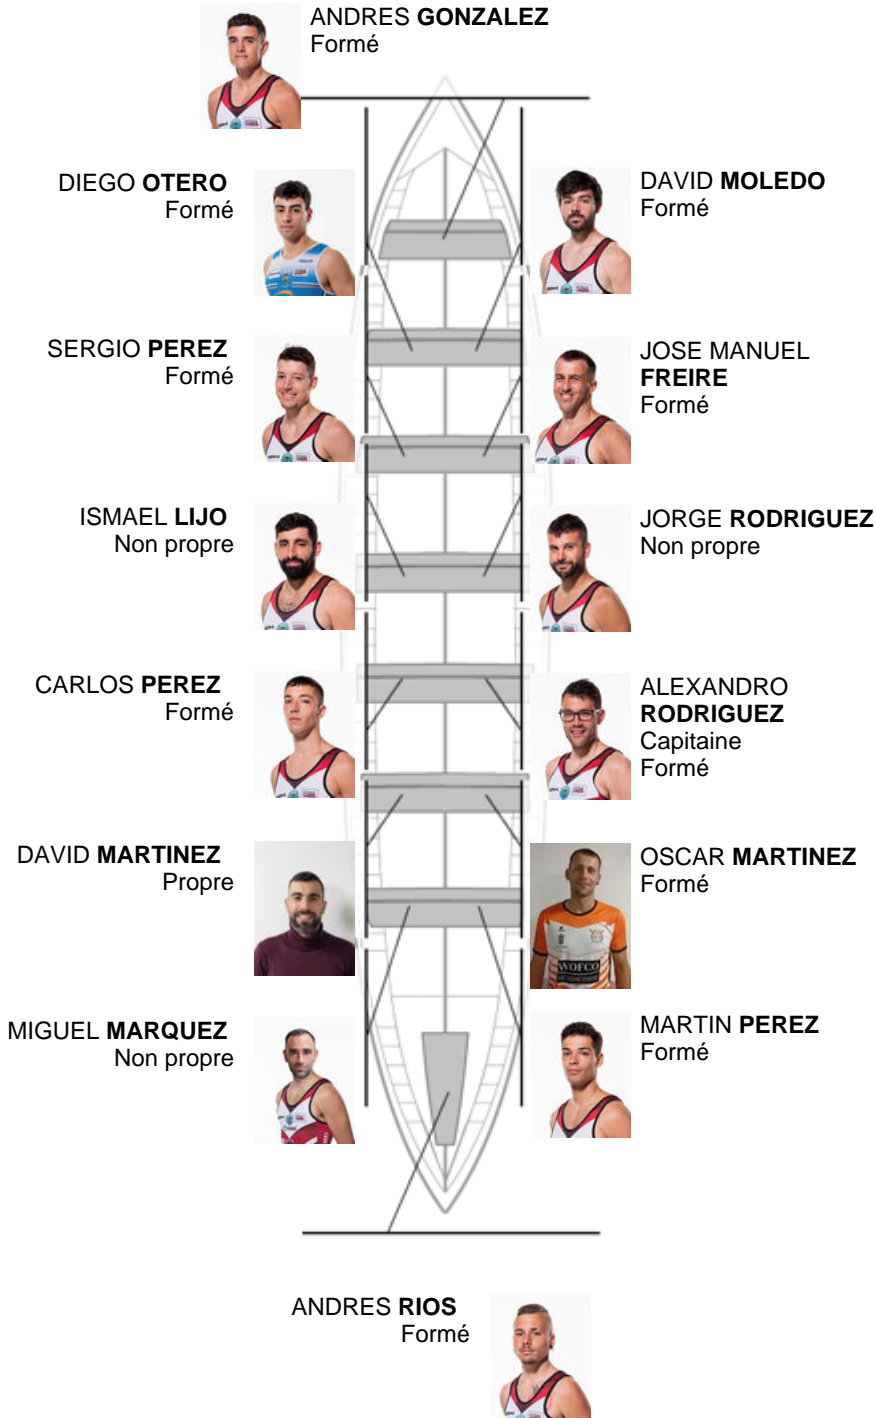

	Club	Temp	Dif	%	Points
2	C.M. BUEU - SIMEI	20:05,96	00:06.20	100.51%	6

Image not found or type unknown

Coach

Image not found or type unknown

Delegue

Firma y sello

**Supleánts**

**Remeur**  
~~OSCAR MARTINEZ~~  
~~ANDRES RIOS~~  
**Non propre**