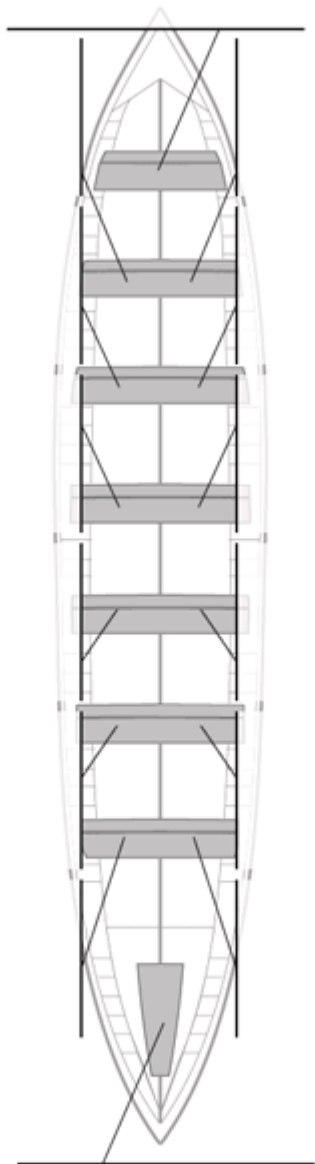

	Club	Temp	Dif	%	Points
9	MECOS MONDARIZ	20:40,42	00:44,56	103.73%	4

Image not found or type unknown

Coach

Image not found or type unknown

Delegue

Firma y sello

### Supleánts

Formé:

Prope:

Non prope: