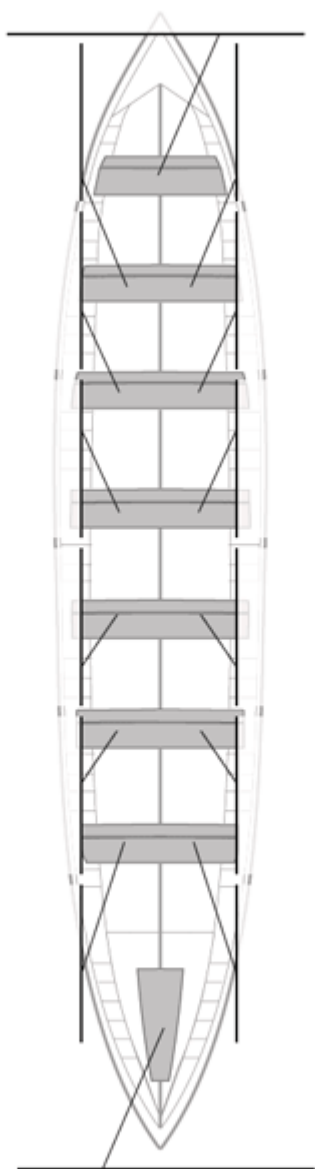

	Club	Temp	Dif	%	Points
9	MECOS MONDARIZ	20:34,26	00:44,66	103.76%	4

Image not found or type unknown

Coach

Image not found or type unknown

Delegue

Firma y sello

Supleánts

Formé:

Prope:

Non prope: