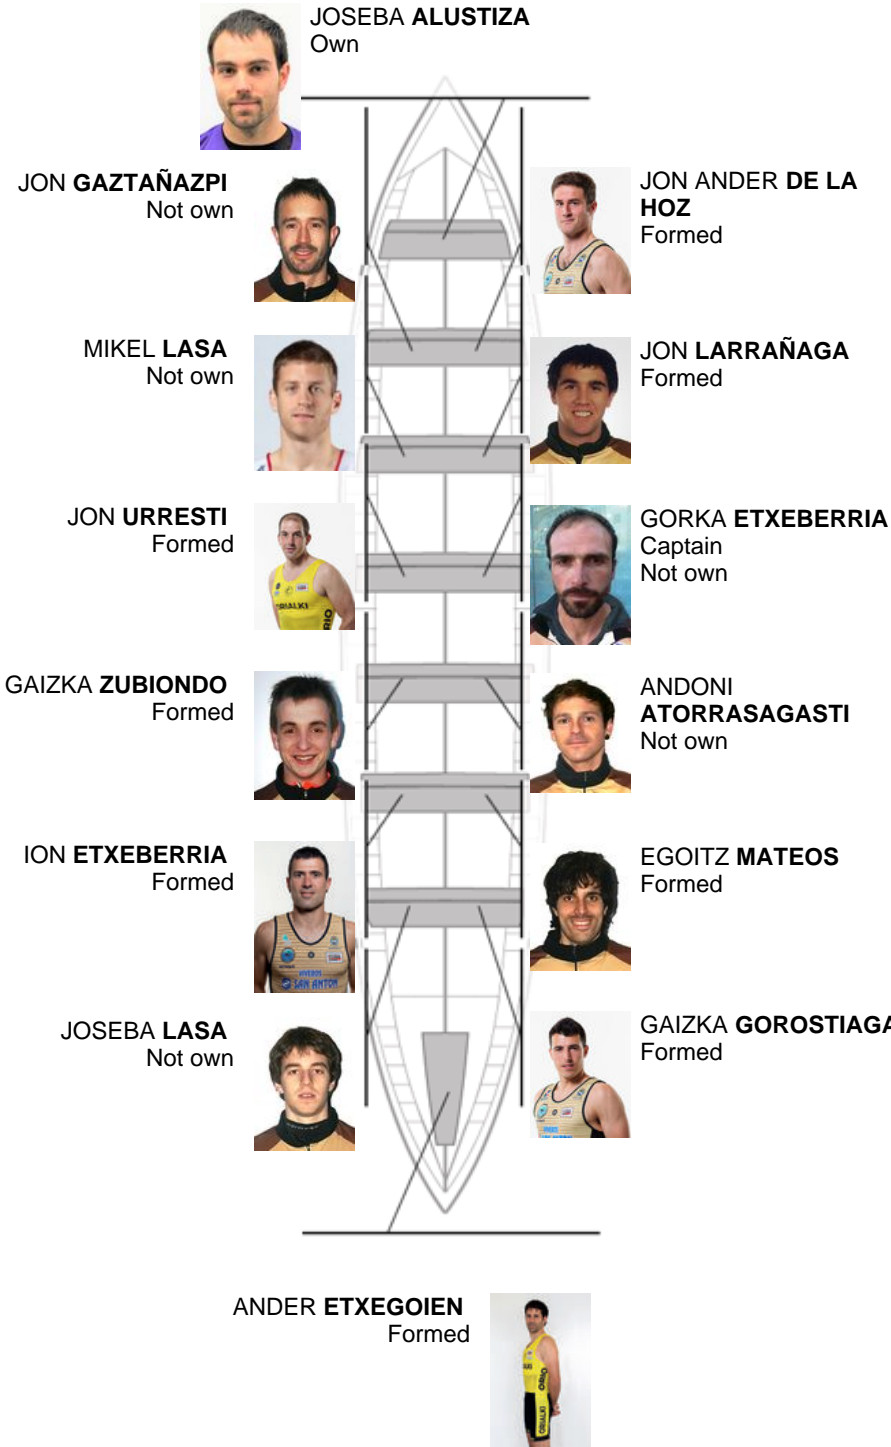

	Club	Time	Dif.	%	Points
2	GETARIA	19:35,28	00:04.68	100.39%	6

Coach
GORKA
ETXEBERRIA

Delegate
JOSE ANTONIO
OLANO ZUBIKARAI

Firma y sello

Subtitutes

Substitutes skipper
KEREKET
OTEIZA
Notmed

Formed:8
Own: 1
Not own: 5