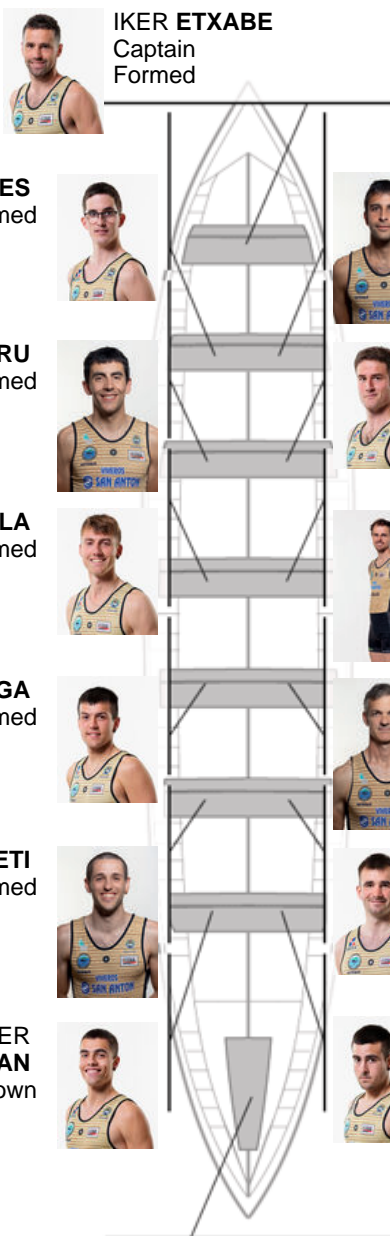

07-03-2022 / XIV Bandera Fabrika - Scoring

| | Club | Time | Dif. | % | Points |
|---|---------|----------|----------|---------|--------|
| 5 | GETARIA | 21:06,09 | 00:30.52 | 102.47% | 8 |

Coach
ION
LARRAÑAGA

Delegate
JOSE MANUEL
GOROSTIAGA LETE

Firma y sello

Subtitutes

Rower
~~ION LARRAÑAGA~~
ION LARRAÑAGA
Formed

IKER ETXABE
Captain
Formed

HARITZ MIRALLES
Formed

IOSU REZOLA
Formed

IRAITZ LEGORBURU
Formed

JON ANDER DE LA
HOZ
Formed

AIMAR IRAOLA
Formed

JOSU SAN
SEBASTIAN
Formed

URKO GURRUTXAGA
Formed

ION LARRAÑAGA
Formed

EÑAUT SILBETI
Formed

IKER CASTILLO
Formed

JON ANDER
ZELAIARAN
Not own