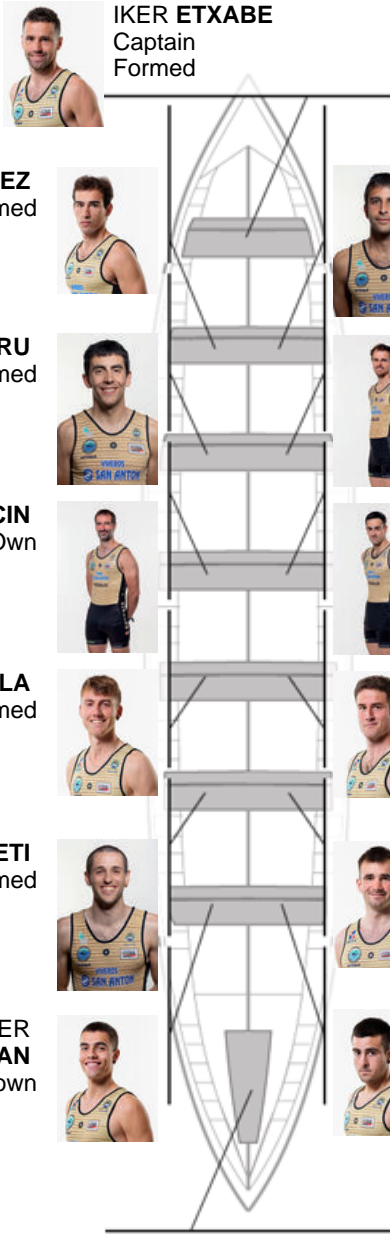

	Club	Time	Dif.	%	Points
8	GETARIA	20:00,74	00:32.26	102.76%	5

Coach
ION
LARRAÑAGA

Delegate
XABIER
GOIKOETXEA
MANTEROLA

Firma y sello

Subtitutes

Rower
XABIER
GOIKOETXEA
MANTEROLA
Formed

IKER ETXABE
Captain
Formed

IGOR GOMEZ
Formed

IOSU REZOLA
Formed

IRAITZ LEGORBURU
Formed

JOSU SAN
SEBASTIAN
Formed

IÑAKI UCIN
Own

JOKIN IDIAKEZ
Formed

AIMAR IRAOLA
Formed

JON ANDER DE LA
HOZ
Formed