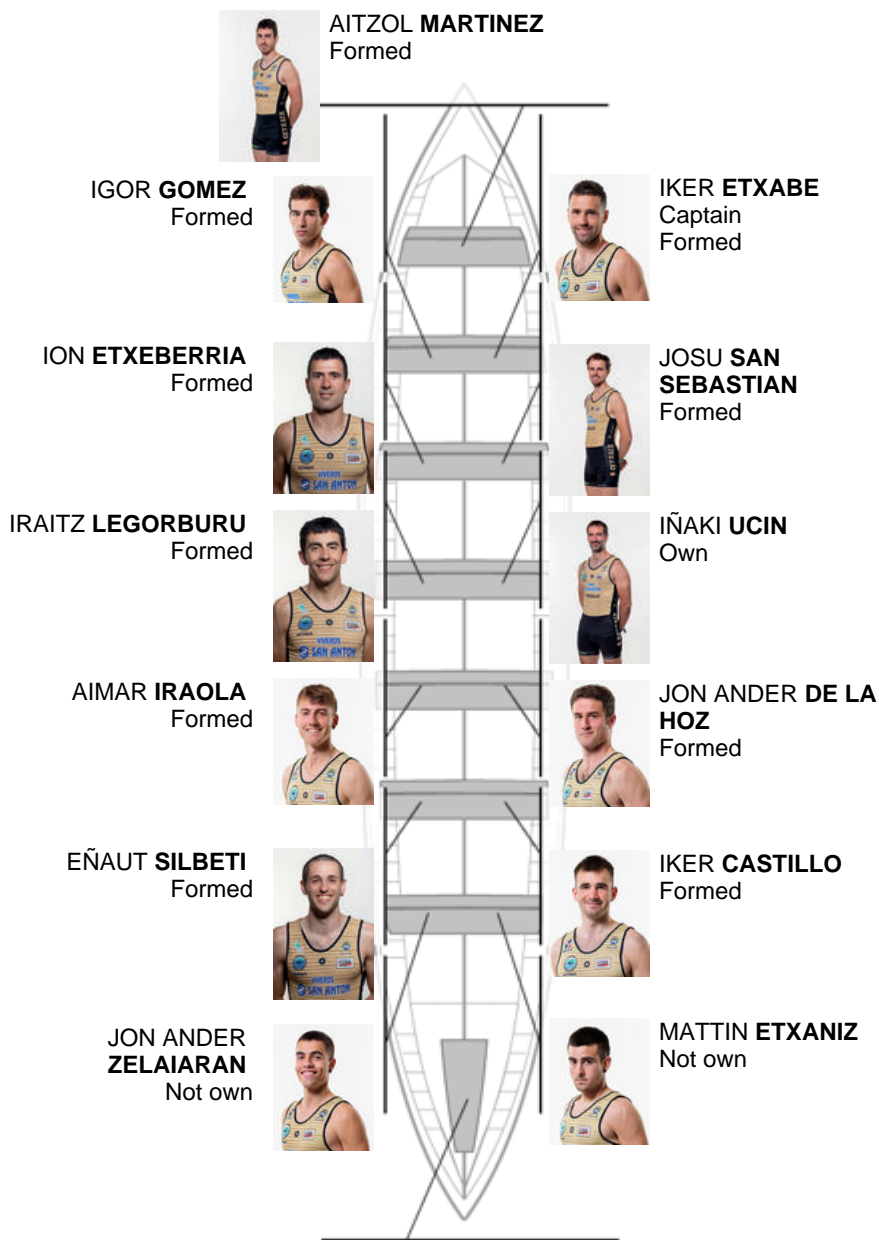

08-20-2022 / XLV Zarauzko Ikurriña (J1) - Scoring

	Club	Time	Dif.	%	Points
6	GETARIA	21:10,50	00:30.62	102.46%	7

Coach
ION
LARRAÑAGA

Delegate
JOSE MANUEL
GOROSTIAGA LETE

Firma y sello

Subtitutes

Rower
IÑAKI UCIN

Formed

UNAX EIZAGIRRE
Formed

Formed:11

Own: 1

Not own: 2