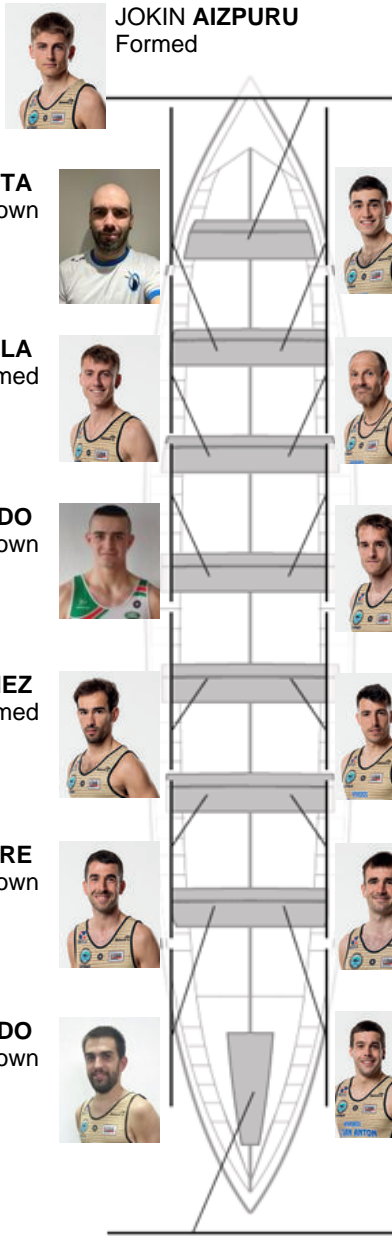

	Club	Time	Dif.	%	Points
8	GETARIA	20:52,86	00:28.84	102.35%	5

Coach
ION
LARRAÑAGA

Delegate
XABIER
GOIKOETXEA
MANTEROLA

Firma y sello

Subtitutes

Blipper
ANIBES
ENRIKETA
Not own

Formed: 7
Own:
Not own: 7