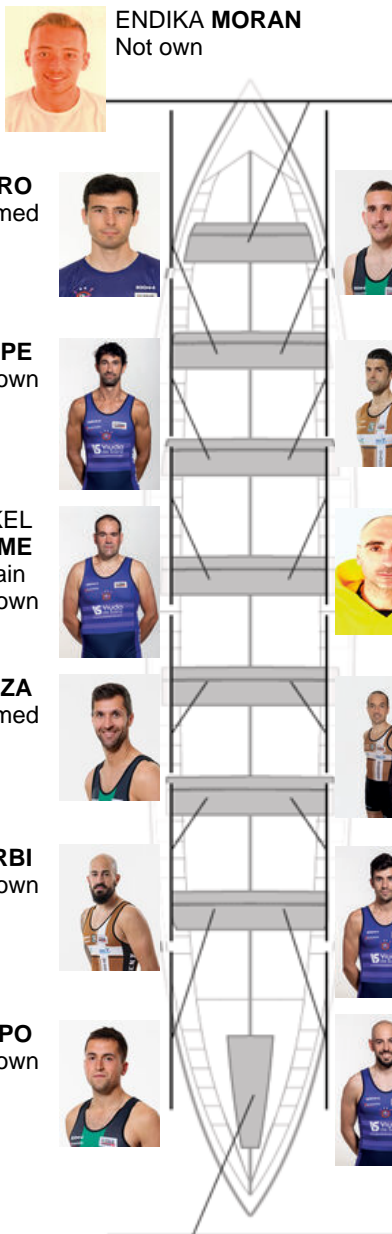

	Club	Time	Dif.	%	Points
12	ITSASOKO AMA	20:27,48	00:41.44	103.49%	1

Coach
MIKEL
PORTULARRUME

Delegate
Mª MERCEDES
DURÁN PALACIOS

Firma y sello

Subtitutes

Subtitute
ANTONIO ANDRÉS
GARCÍA

Not used

Formed:5