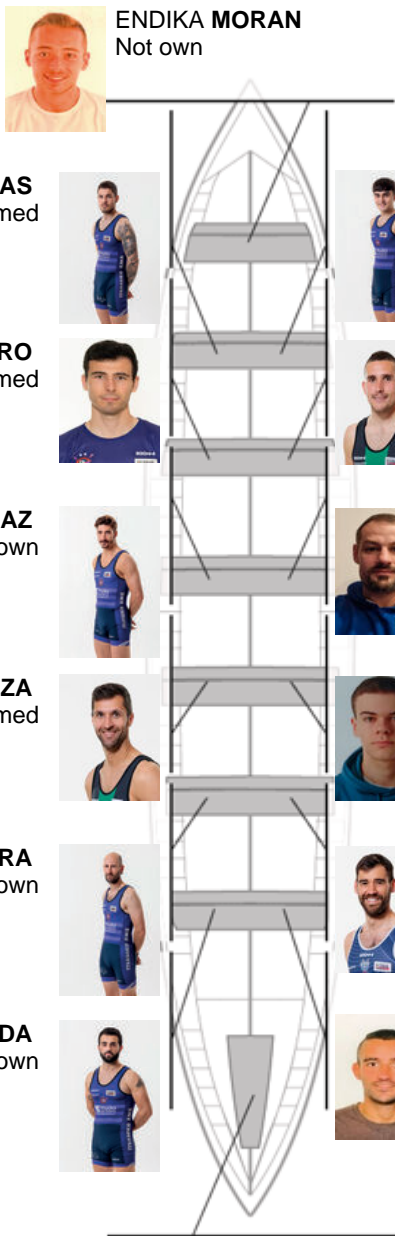

	Club	Time	Dif.	%	Points
5	ITSASOKO AMA	20:20,72	00:08.32	100.68%	1

Coach
JAVIER
POLO FREIRE

Delegate
JOSU
BASAÑEZ MEDRANO

Firma y sello

Subtitutes

Blipper
ROBERTO BARRALDEZ

Not own

CRISTIAN **GARMA**
Captain
Not own

Formed:7

Own: 1

Not own: 6