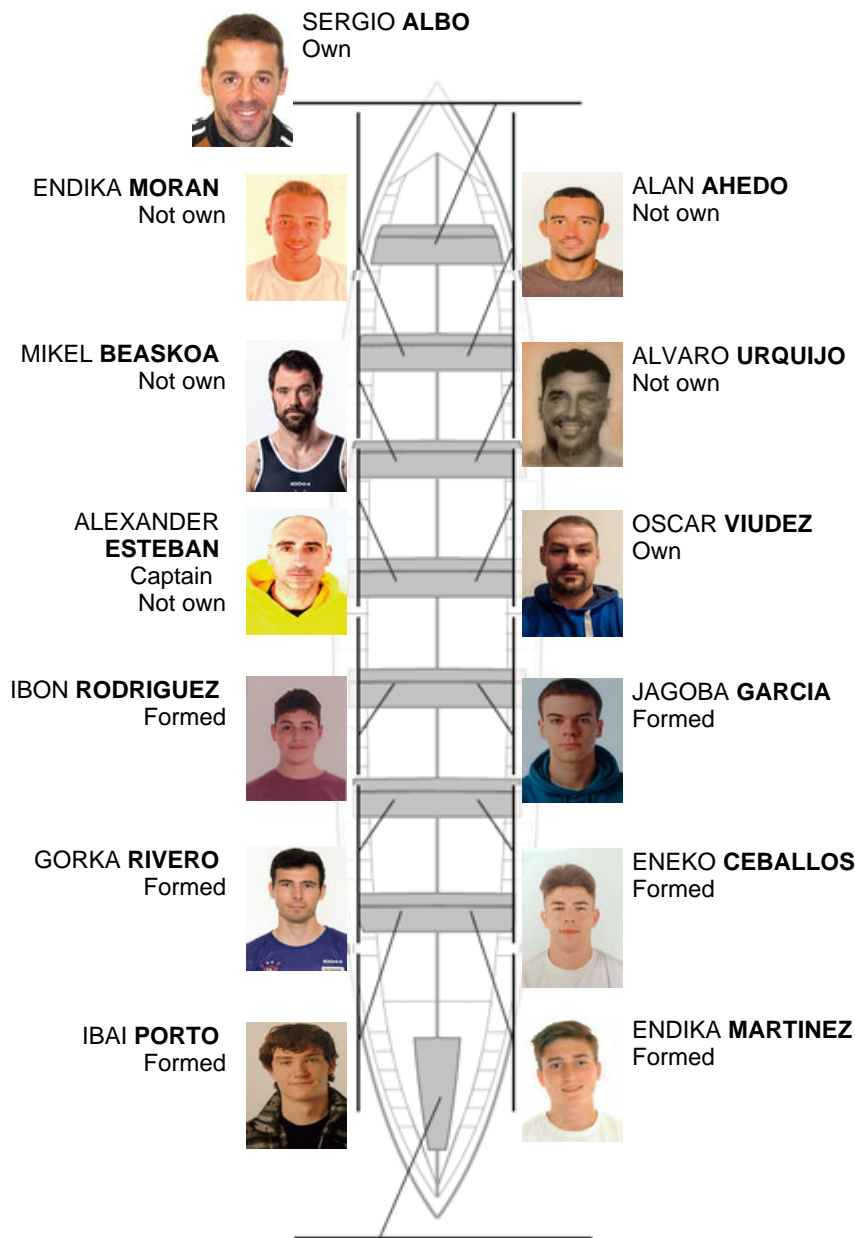

	Club	Time	Dif.	%	Points
3	ITSASOKO AMA	19:58,60	00:17.48	101.48%	6

Coach
ALEXANDER
ESTEBAN SILVA

Delegate
JOSU
BASAÑEZ MEDRANO

Firma y sello

Subtitutes

Ripper
RIKER KORTAZAR
BARRALDEZ
Not used

Formed:6
Own: 2
Not own: 6