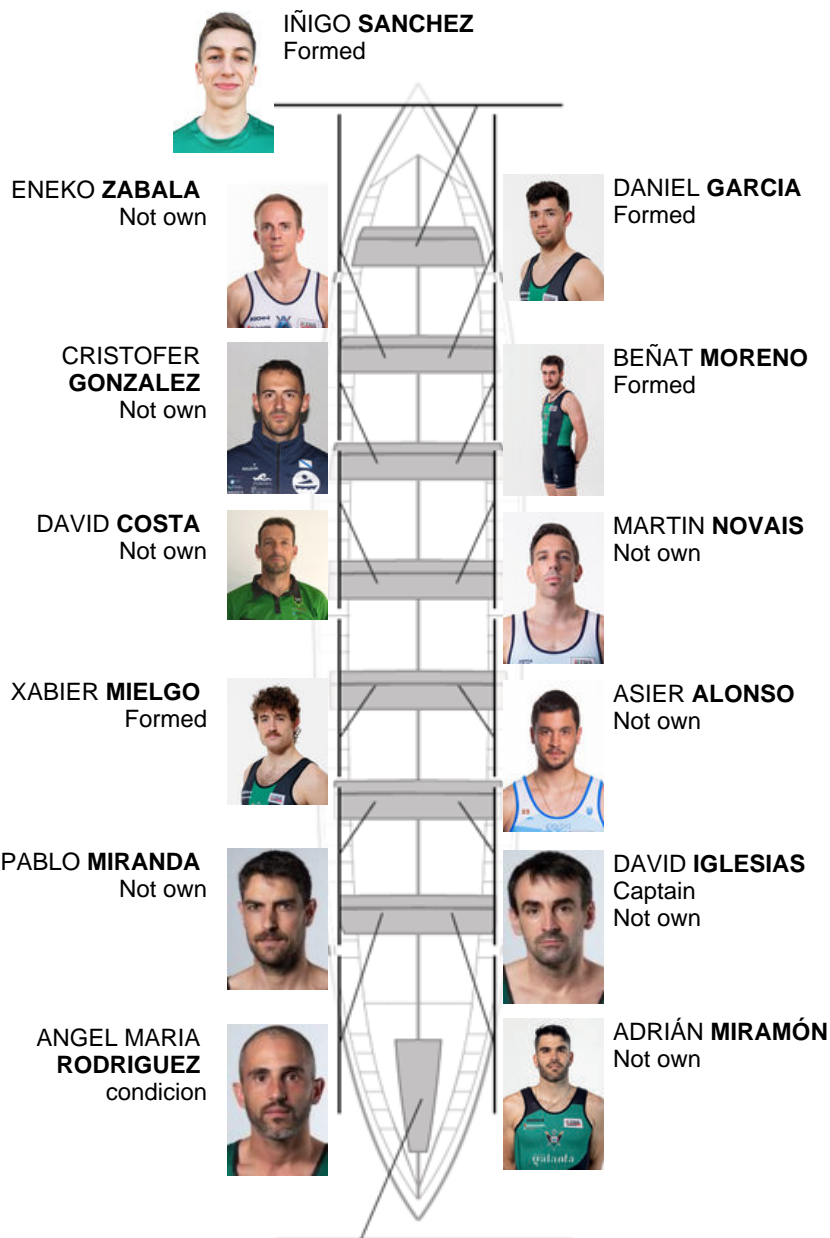

	Club	Time	Dif.	%	Points
6	KAIKU BEREZ GALANTA	20:14,98	00:19.20	101.60%	7

Coach
CARLOS
RODRÍGUEZ

Delegate
IÑAKI
MENDIKOTE

Firma y sello

Subtitutes

Rower/ skipper
~~ANDINO~~
~~ANDINO~~
ANDINO
Formed

VICENTE CARPINTERO
Not own