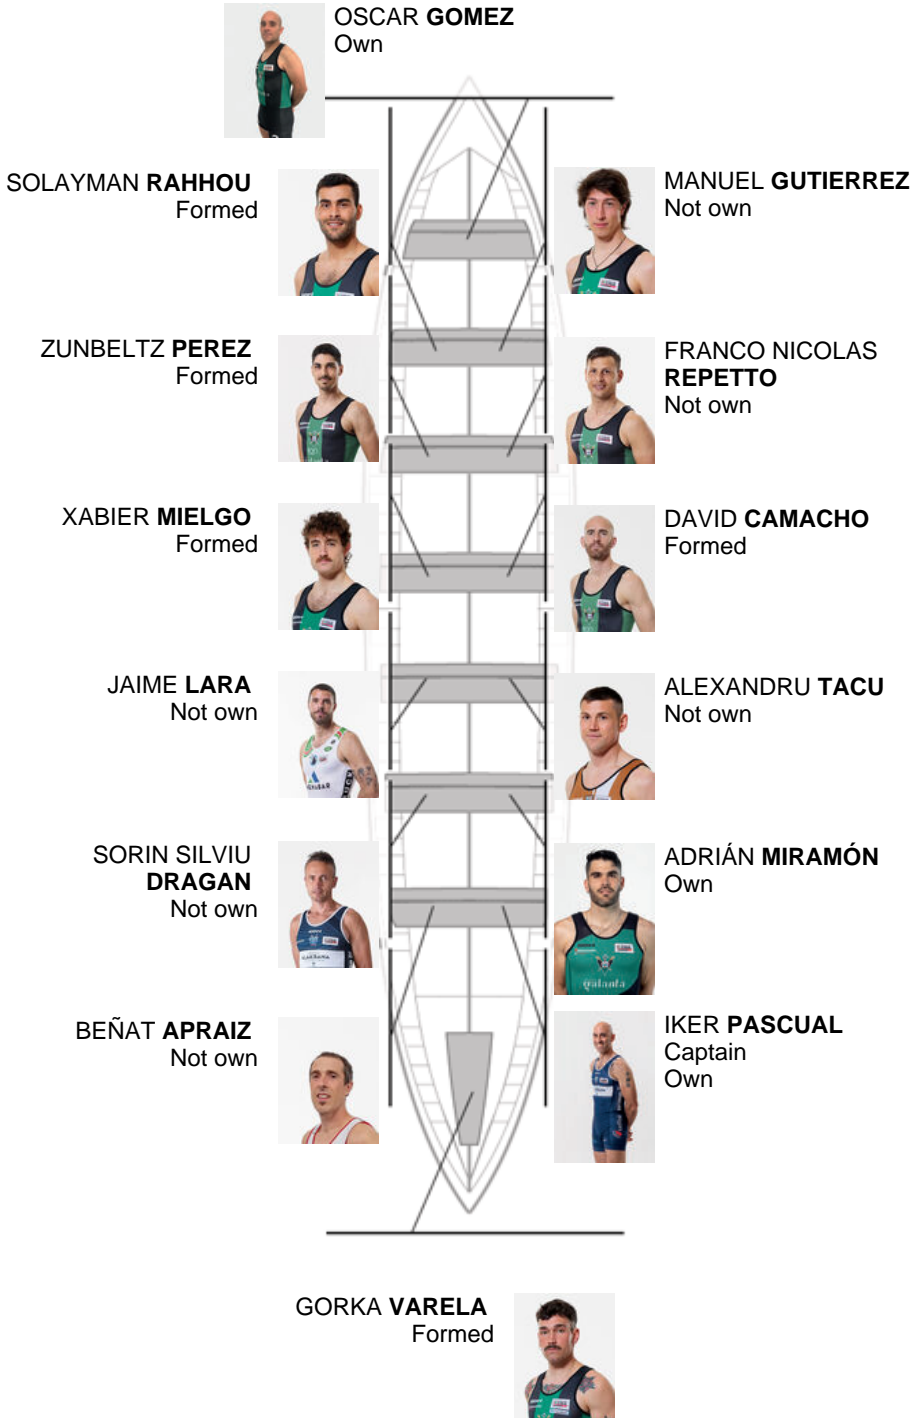

	Club	Time	Dif.	%	Points
6	KAIKU BEREZ GALANTA	19:58,74	00:30.26	102.58%	7

Coach  
JOSE LUIS  
KORTA

Delegate  
ANDONI  
GARCÍA GARCÍA

Firma y sello

**Subtitutes**

Rolander  
~~ANDONI GARCÍA GARCÍA~~  
~~ANDONI GARCÍA GARCÍA~~  
Rolander

**Formed:5**  
**Own: 3**  
**Not own: 6**