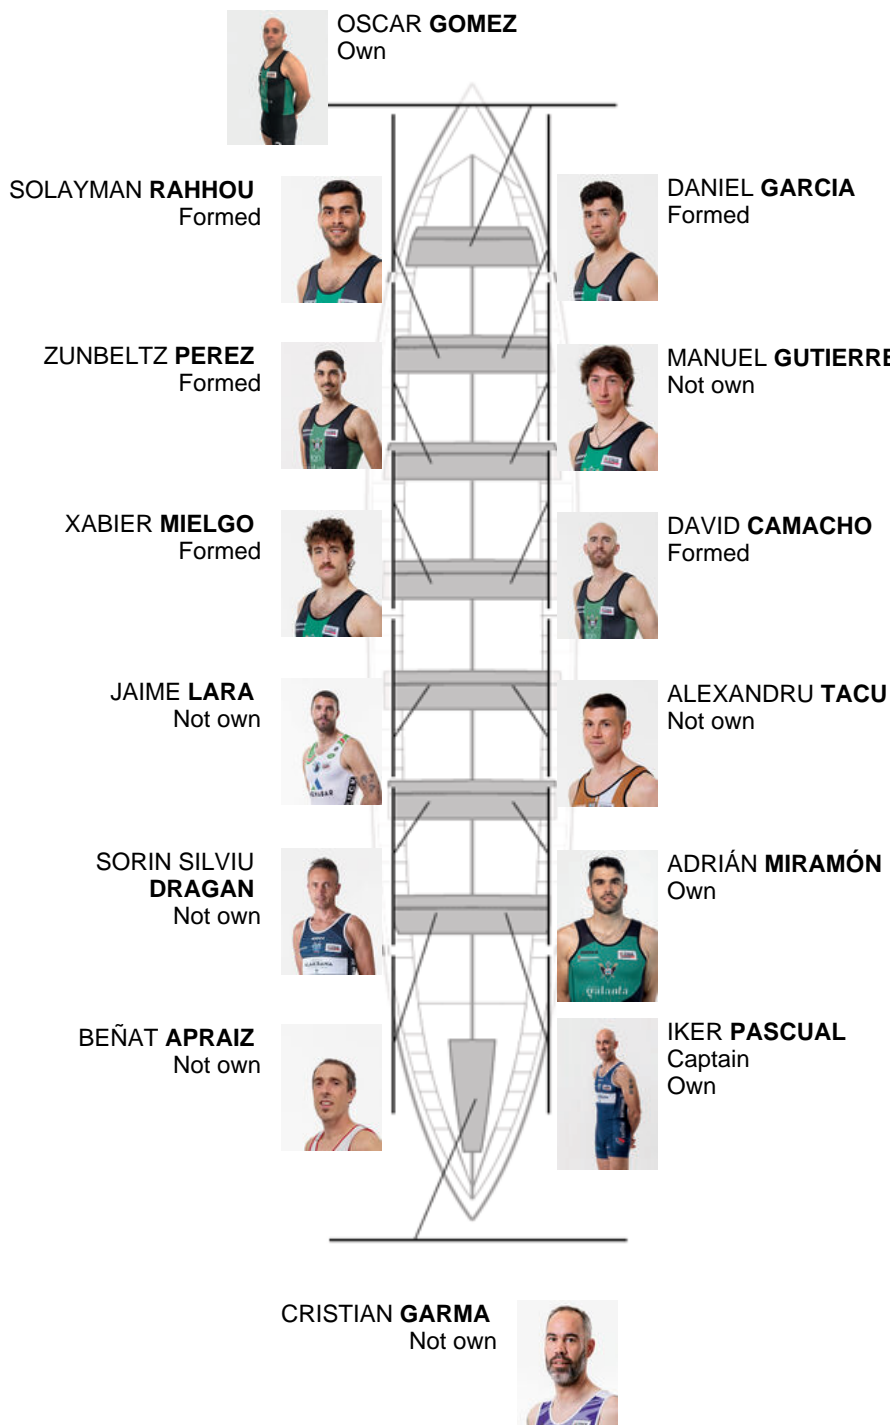

	Club	Time	Dif.	%	Points
5	KAIKU BEREZ GALANTA	20:17,92	00:26.62	102.23%	8

Coach
JOSE LUIS KORTA

Delegate
ANDONI GARCÍA GARCÍA

Firma y sello

Subtitutes

~~REPETTO~~
~~REPETTO~~
~~REPETTO~~
REPETTO
Not own

Formed:5
Own: 3
Not own: 6