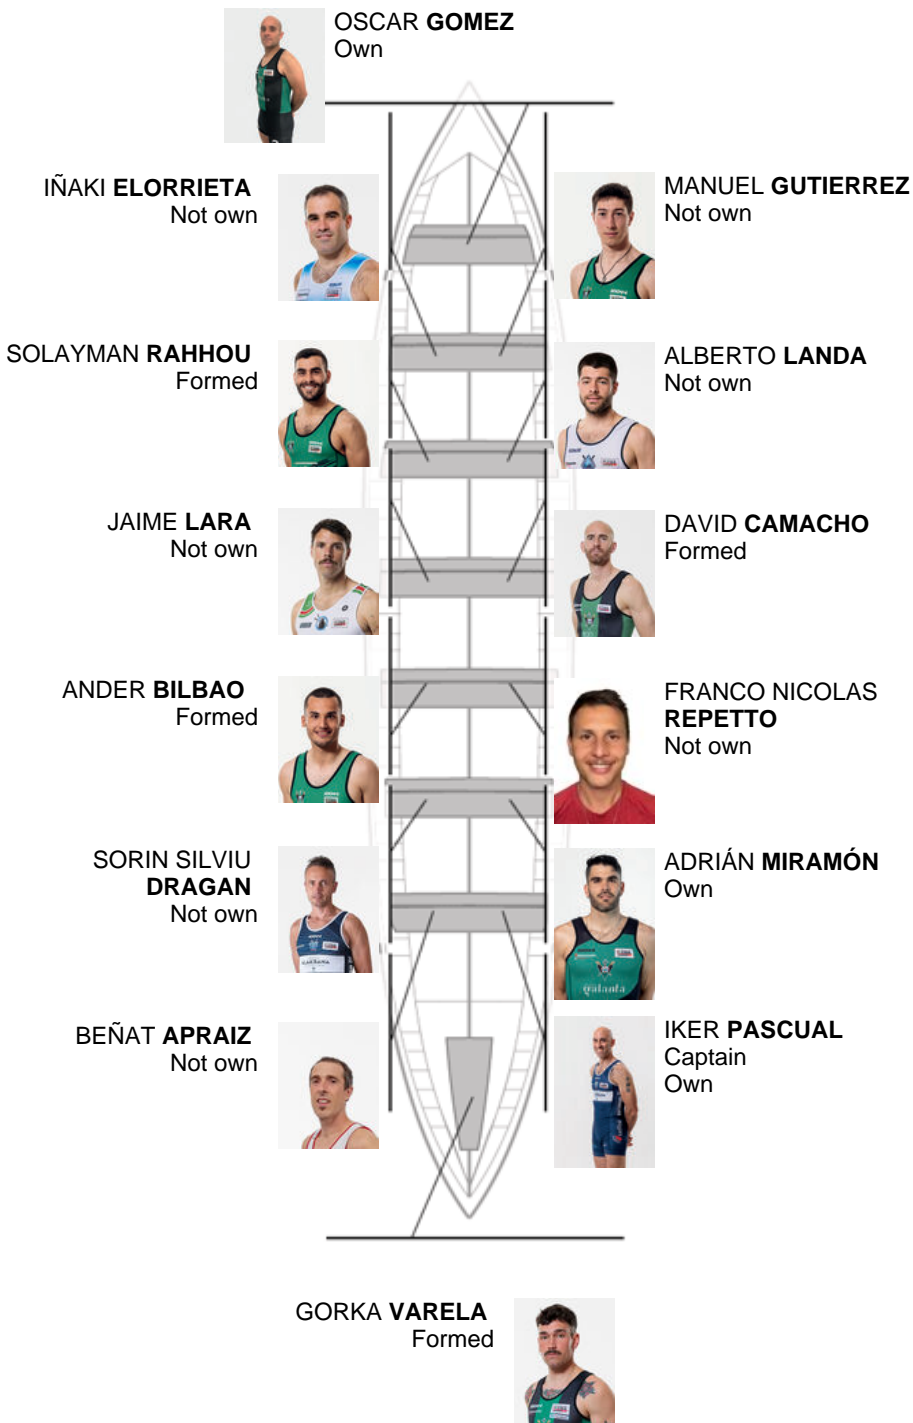

	Club	Time	Dif.	%	Points
11	KAIKU	21:34,24	01:01.24	104.96%	2

Coach
JOSE LUIS
KORTA

Delegate
ANDONI
GARCÍA GARCÍA

Firma y sello

Subtitutes

Ripper
~~BEÑAT APRAIZ~~
~~IKER PASCUAL~~
Ritmoah

Formed:4
Own: 3
Not own: 7