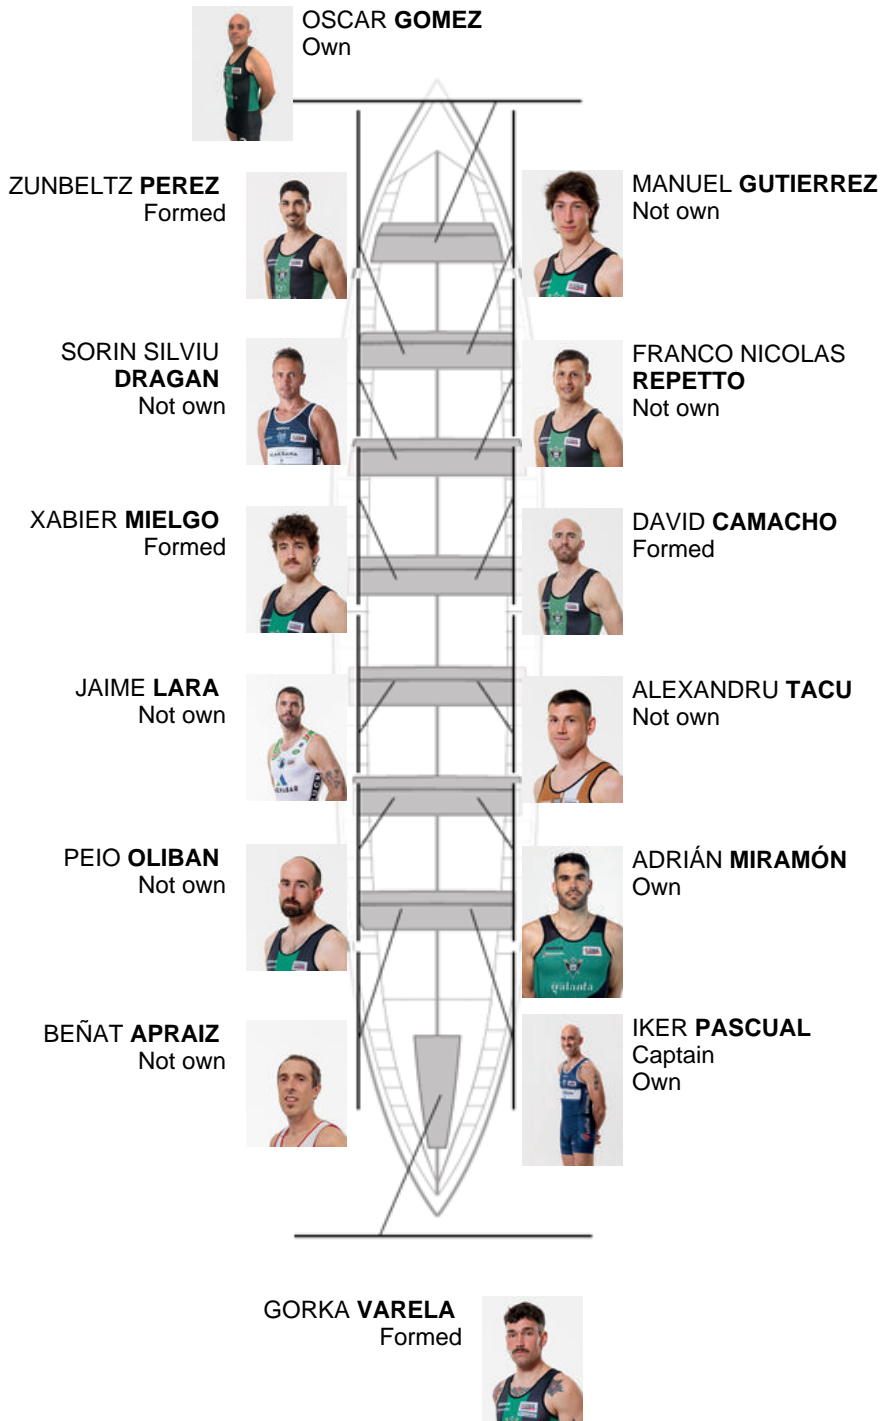

	Club	Time	Dif.	%	Points
4	KAIKU BEREZ GALANTA	19:47,70	00:25.06	102,15%	9

Coach
JOSE LUIS
KORTA

Delegate
ANDONI
GARCÍA GARCÍA

Firma y sello

Subtitutes

Rolander
~~ANDONI GARCÍA~~
~~ANDONI GARCÍA~~
Rolander