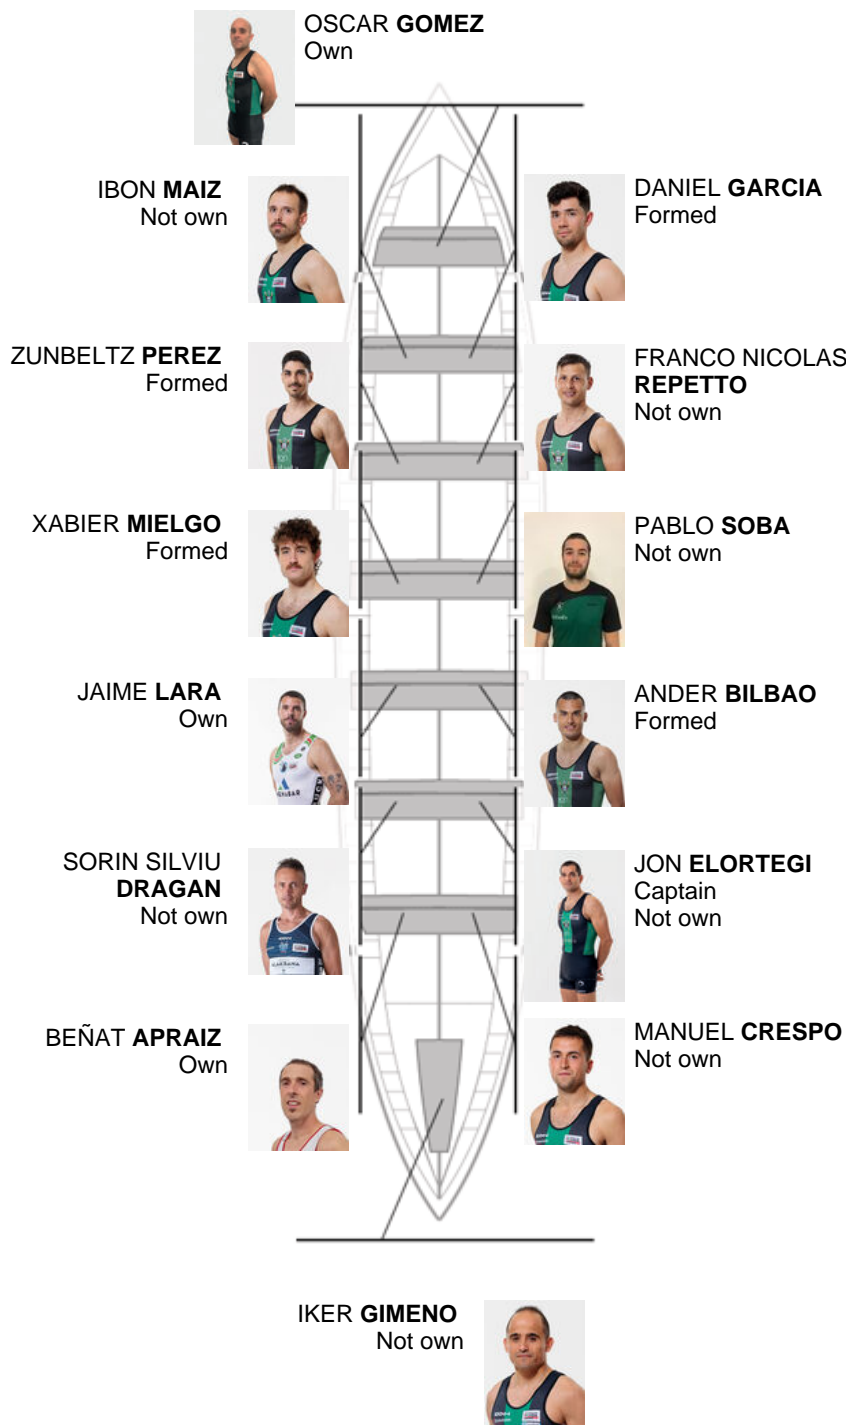

	Club	Time	Dif.	%	Points
11	KAIKU BEREZ GALANTA	21:57,46	01:22.14	106.64%	2

Coach
**JOSE LUIS
KORTA**

Delegate
**IÑAKI
MENDIKOTE**

Firma y sello

Subtitutes

~~Ripper~~
~~BERNABE MENDIAN~~
~~MANUEL CRESPO~~

~~Blotroch~~