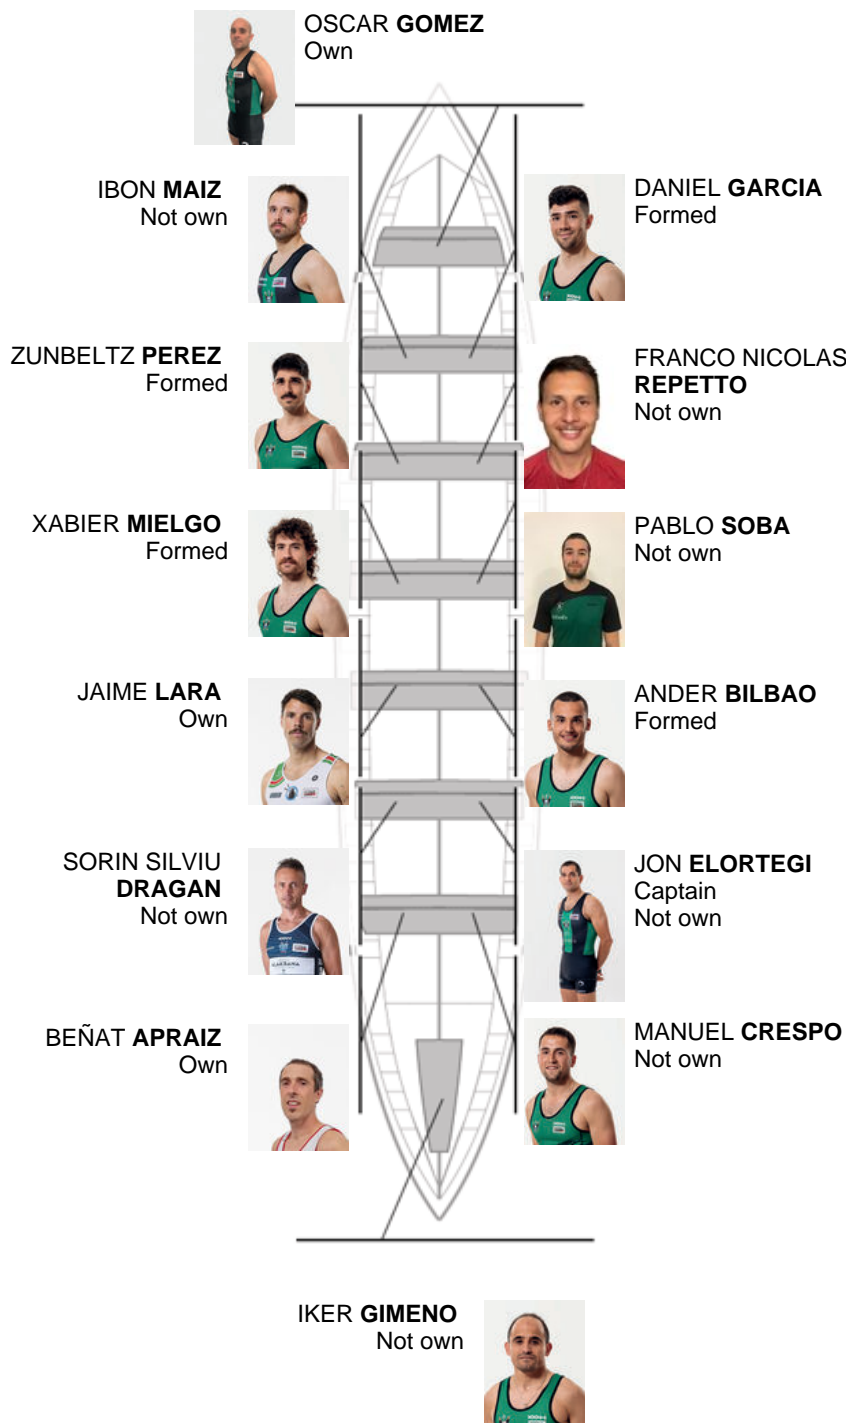

	Club	Time	Dif.	%	Points
11	KAIKU	21:57,46	01:22.14	106.64%	2

Coach  
**JOSE LUIS KORTA**

Delegate  
**IÑAKI MENDIKOTE**

Firma y sello

**Subtitutes**

~~Ripper~~  
~~BERNABE MENDIACIAN~~  
~~MANUEL CRESPO~~  
~~Estroch~~